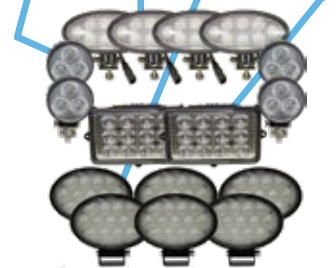

- Replaces Outer Round Upper Cab (4), Inner Oval Upper Cab (4), Side Row Finder (2), Stubble/Field/Auger (6) Lights
- 46,000 Effective Lumens
- 4 TL8090 Lights: 4.5" x 3.34" x 2.85" (W x H x D)
- 4 TL8060 Lights: 6" x 3" x 3.25" (W x H x D)
- 2 TL9000 Lights: 6" x 4" (W x H)
- 6 TL5655 Lights: 5.75" x 3.75" x 3" (W x H x D)
- Flood or Flood/Spot Beam Pattern
- 610 Watts
- 12-Volt to 24-Volt Input Voltage
- *Manufacturer's Limited Lifetime Warranty*