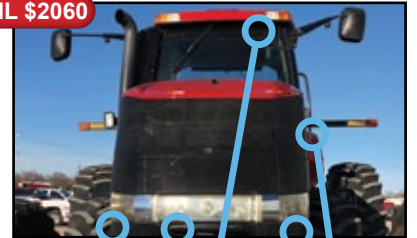

- Replaces Front Hood (3), Left-Hand Front Upper Cab Corner (1), Right-Hand Front Upper Cab Corner (1), Left-Hand Rear Upper Cab Corner (1), Right-Hand Rear Upper Cab Corner (1), Rear Upper Cab (2), Rear Fender (2) and Mid Mount (2) Lights
- 45,000 Effective Lumens
- 1 TL6160L Light: 14.87" x 9.94" x 7.21" (W x H x D)
- 1 TL6160R Light: 14.87" x 9.94" x 7.21" (W x H x D)
- 1 TL6170 Light: 20.75" x 8.6" x 6.9" (W x H x D)
- 1 TL6120L Light: 17W + 12W Resistor (Amber/White)
- 1 TL6120R Light: 17W + 12W Resistor (Amber/White)
- 1 TL6130L Light: 17W + 12W Resistor (Amber)
- 1 TL6130R Light: 17W + 12W Resistor (Amber)
- 2 TL3030 Lights: 6" x 3.5" x 3" (W x H x D)
- 2 TL3085 Lights: 6" x 3.5" x 3" (W x H x D)
- 2 TL3075 Lights: 6" x 3.5" x 3" (W x H x D)
- Driving, Flood, Flood/Spot or Amber Flashing/Flood Beam Pattern; 510 Watts
- 12-Volt to 24-Volt Input Voltage
- *Manufacturer's Limited Lifetime Warranty*