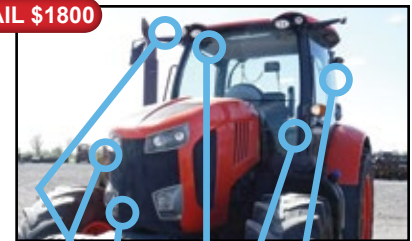

Fits - Kubota M7 Series Tractors

M7 Series: M7-131P, M7-131P KVT, M7-131PB, M7-132P, M7-132P KVT, M7-132S, M7-151P, M7-151P KVT, M7-151PB, M7-151PB KVT, M7-151S, M7-152P, M7-152P KVT, M7-152S, M7-171P, M7-171P KVT, M7-171PB, M7-171PB KVT, M7-171S, M7-172P, M7-172P KVT, M7-172S