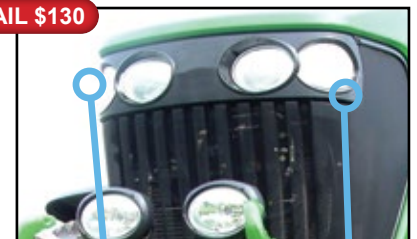

Fits - John Deere 7020 and 7030 Series Tractors, and Sprayers

7020 Series: 7720, 7820, 7920; **7030 Series:** 7630, 7730, 7830, 7930; **Sprayers:** 4720, 4730, 4830

Replaces John Deere Left-Hand OEM Part Numbers (PN: 2649)

RE181916, RE205361

Replaces John Deere Right-Hand OEM Part Numbers (PN: 2650)

RE181913, RE205362

Right-Hand
PN: 2650

Left-Hand
PN: 2649

JOHN DEERE®