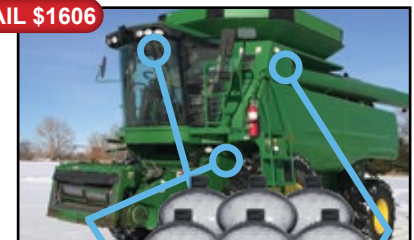

- Replaces All Upper Cab (6), Side Row Finder (2) and Stubble/Grain Tank/Auger/Field (6) Lights
- 57,400 Effective Lumens
- 6 TL5680 Lights: 6.5" x 4.5" x 4" (W x H x D)
- 2 TL9000 Lights: 6" x 4" (W x H)
- 6 TL5655 Lights: 5.75" x 3.75" x 3" (W x H x D)
- Flood or Flood/Spot Beam Pattern
- 720 Watts
- 12-Volt to 24-Volt Input Voltage
- *Manufacturer's Limited Lifetime Warranty*