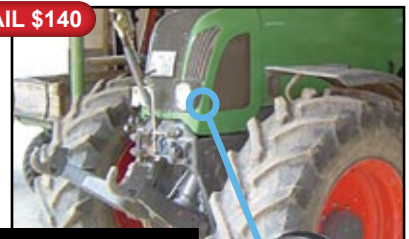

RETAIL \$140

Hi/Lo Beam

Fits Directly into Factory Mounts

- Replaces Front Hood Light
- 4,000 Effective Lumens
- 5.5" Diameter x 3.125" Depth
- Driving Beam Pattern; DOT & E-Marked
- 2 LEDs; 60 Watts; 4.2 Amp Draw
- 12-Volt to 24-Volt Input Voltage
- Manufacturer's Limited Lifetime Warranty