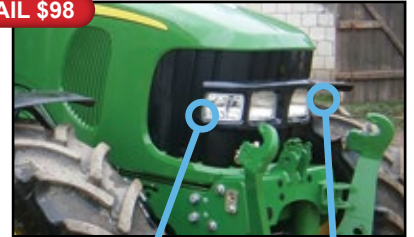

Left-Hand
PN: 2595

- Replaces **Left-Hand Front Outer Hood Light (2595)** or **Right-Hand Front Outer Hood Light (2596)**
- 3,000 Effective Lumens
- 4.75" x 4.75" x 5.25" (W x H x D)
- Flood Beam Pattern
- 6 LEDs; 30 Watts; 2.5 Amp Draw
- 12-Volt to 24-Volt Input Voltage
- *Manufacturer's Limited Lifetime Warranty*