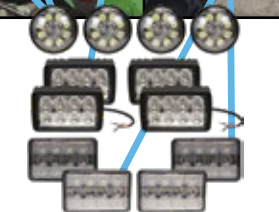

Fits - John Deere 9000-9000T Series Tractors

9000 Series: 9100, 9200, 9300, 9400; **9000T Series:** 9300T, 9400T

Optional LED Center Hood Light (PN: 2956)
*need 1 to replace third center light on 9300 or 9400 models