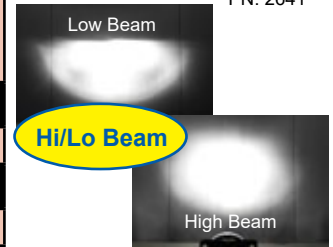

Case IH 180-335 Magnum-MX-Steiger Series LED Center Hood Light

Plug and Play

PN: 2640   TL6150

RETAIL $506

Replaces Current OEM Lights and Housing

Includes 3 LED Lights with Connectors Attached to Aluminum Housing

- Replaces Front Center Hood Light
- 15,000 Effective Lumens
- 20.75" x 8.6" x 6.9" (W x H x D)
- Flood/Spot Beam Pattern
- 15 LEDs; 150 Watts; 15 Amp Draw
- 12-Volt to 24-Volt Input Voltage
- *Manufacturer's Limited Lifetime Warranty*