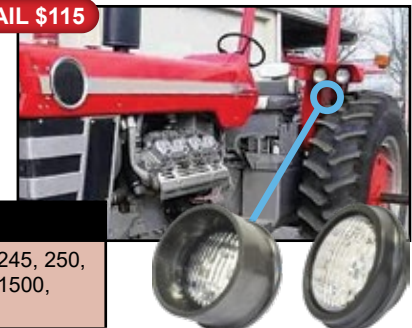

Fits - Massey Ferguson Tractors

Tractors: 10, 20, 30, 31, 40, 50, 60, 70, 80, 135, 150, 165, 175, 180, 230, 240, 245, 250, 255, 270, 275, 285, 290, 298, 1080, 1085, 1100, 1105, 1130, 1135, 1150, 1155, 1500, 1505, 1800, 1805, 2640, 2675, 2705, 2745, 2775, 2805, 3505, 3525, 3545