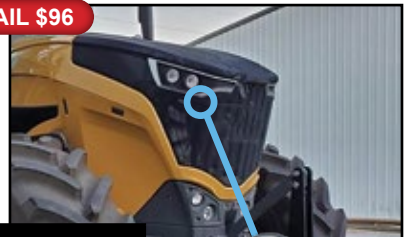

Plug and Play

PN: 2556 TL8100

RETAIL \$96

- **Replaces Round Hood Light with 2 Clips**
- 1,400 Effective Lumens
- 3.35" Diameter x 2.8" Depth
- Flood Beam Pattern
- 4 LEDs; 20 Watts; 1.66 Amp Draw
- 12-Volt to 24-Volt Input Voltage
- *Manufacturer's Limited Lifetime Warranty*