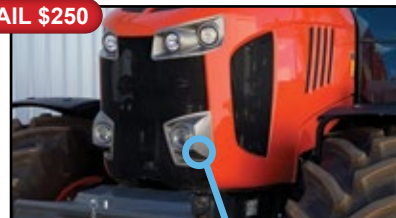

Kubota M7 Series LED Projector Grill Light

Plug and Play

PN: 3547 TL5150

RETAIL $250

- Replaces Left-Hand or Right-Hand Projector Light Located in Lower Grill
- 1,200 Effective Lumens
- 4" x 4.5" x 6.6" (W x H x D)
- Driving Beam Pattern
- 30 Watts; 2.5 Amp Draw
- 12-Volt to 24-Volt Input Voltage
- *Manufacturer's Limited Lifetime Warranty*

Fits - Kubota M7 Series Tractors

M7 Series: M7-131P, M7-131P KVT, M7-131PB, M7-132P, M7-132P KVT, M7-132S, M7-151P, M7-151P KVT, M7-151PB, M7-151PB KVT, M7-151S, M7-152P, M7-152P KVT, M7-152S, M7-171P, M7-171P KVT, M7-171PB, M7-171PB KVT, M7-171S, M7-172P, M7-172P KVT, M7-172S