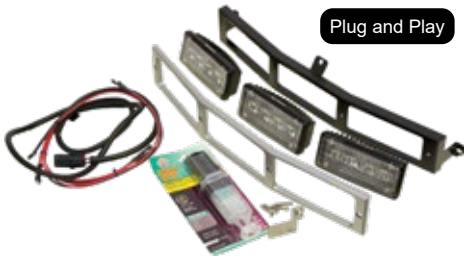

JOHN DEERE®

John Deere 2040-3150 Series LED Hood Light Conversion Kit

Plug and Play

PN: 2915 TL3000

RETAIL $403

- Replaces All Front Hood Lights
- 1,440 Effective Lumens (Combined 4,320)
- 5.5" x 2" x 1.5" (W x H x D) (Per Light)
- Flood Beam Pattern
- 4 LEDs (Per Light)
- 90 Watts; 7.5 Amp Draw (Combined)
- 12-Volt to 24-Volt Input Voltage
- *Manufacturer's Limited Lifetime Warranty*