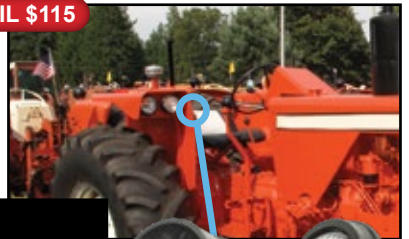

Fits - Case 90 Series Tractors

Tractors: 320B, 420B, 420DB, 480B, W8E, W9, W9E, W10E; **90 Series:** 1190, 1290, 1390, 1490, 1690, 2090, 2290, 2390, 2590, 4490, 4690, 4890

Replaces Case OEM Part Number

A145495