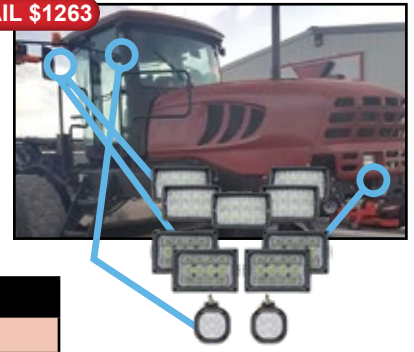

Complete MacDon M Series Windrower LED Light Kit

Plug and Play

PN: 2559

MACDONKIT2

RETAIL $1263

Use Original Mount & Wiring

Includes 11 LED Lights, Connectors, Mounting Bracket and Stainless Steel Hardware

- Replaces Center or Outer Upper Cab (5), Inner Upper Cab (2), Hood (2) and Rear Cab Corner (2) Lights
- 36,200 Effective Lumens
- 5 TL8350 Lights: 6.1" x 3.75" x 2.8" (W x H x D)
- 4 TL9350 Lights - Hi/Lo: 7.75" x 4.87" x 3" (W x H x D)
- 2 TL860 Lights: 4" x 4" x 3.25" (W x H x D)
- Flood or Flood/Spot Beam Pattern; 520 Watts
- 12-Volt to 24-Volt Input Voltage
- Manufacturer's Limited Lifetime Warranty

Fits - MacDon M Series Self-Propelled Windrowers

M Series: M100, M105, M150, M155, M155E4, M200, M205

MacDon 9000-Westward Series LED Center or Outer Upper Cab Light

Plug and Play

PN: 2652

TL8350

RETAIL $114

Use Original Mounting Hardware

Includes Connector

- Replaces Center or Outer Upper Cab Light
- 3,000 Effective Lumens
- 6.1" x 3.75" x 2.8" (W x H x D)
- Flood Beam Pattern; 8 LEDs; 40 Watts; 3.3 Amp Draw
- 12-Volt to 24-Volt Input Voltage
- Manufacturer's Limited Lifetime Warranty