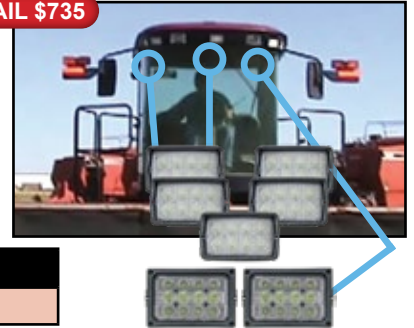

MacDon®

MacDon M Series Windrower LED Cab Light Kit

Plug and Play

PN: 2558

MACDONKIT1

RETAIL $735

Use Original Mount & Wiring

Includes 7 LED Lights and Connectors

- Replaces All Upper Cab Lights (5 center or outer upper cab, 2 inner upper cab)
- 22,000 Effective Lumens
- 5 TL8350 Lights: 6.1" x 3.75" x 2.8" (W x H x D)
- 2 TL9350 Lights - Hi/Lo: 7.75" x 4.87" x 3" (W x H x D)
- Flood or Flood/Spot Beam Pattern; 320 Watts
- 12-Volt to 24-Volt Input Voltage
- Manufacturer's Limited Lifetime Warranty