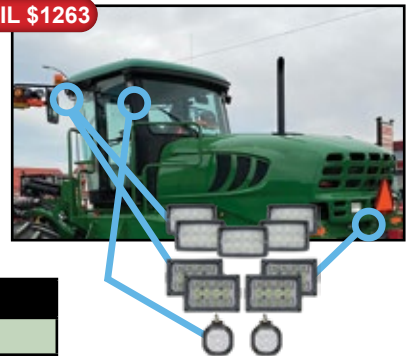

JOHN DEERE®