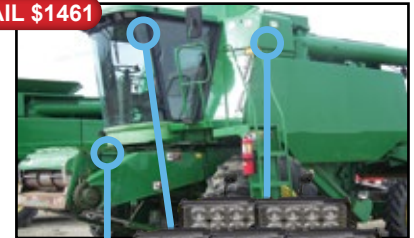

- Replaces All Upper Cab (6), Side Row Finder (2) and Stubble/Grain Tank/Auger/Field (6) Lights
- 45,400 Effective Lumens
- 8 TL9000 Lights: 6" x 4" (W x H)
- 6 TL5655 Lights: 5.75" x 3.75" x 3" (W x H x D)
- Flood or Flood/Spot Beam Pattern
- 690 Watts
- 12-Volt to 24-Volt Input Voltage
- *Manufacturer's Limited Lifetime Warranty*