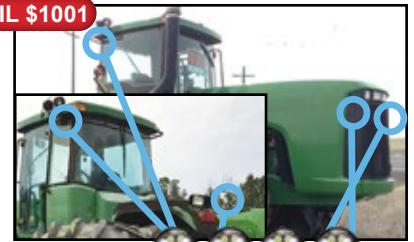

Fits - John Deere 9000-9000T Series Tractors

9000 Series: 9100, 9200, 9300, 9400; **9000T Series:** 9300T, 9400T

Optional LED Center Hood Light (PN: 2956)
*need 1 to replace third center light on 9300 or 9400 models