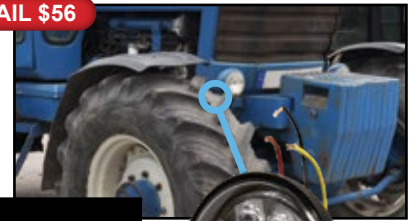

FORD®/NEW HOLLAND®

FORD®/NEW HOLLAND®

Ford/New Holland Sealed Beam LED Fender or Hood Light - Hi/Lo

Hi/Lo Beam

PN: 2812 TL3025

RETAIL \$56

- Replaces Left-Hand or Right-Hand Fender or Hood Light
- 2,200 Effective Lumens
- 4.5" Diameter x 1.5" Depth - 36-Par Replacement Light
- Flood/Spot Beam Pattern; 24 Watts; 2 Amp Draw
- 12-Volt to 24-Volt Input Voltage
- *Manufacturer's Limited Lifetime Warranty*