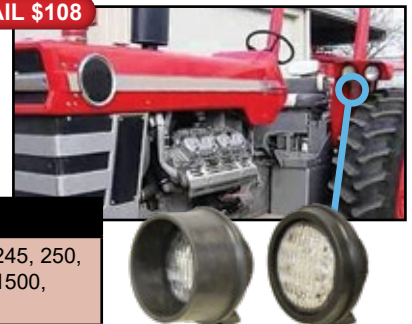

Fits - Massey Ferguson Tractors

Tractors: 10, 20, 30, 31, 40, 50, 60, 70, 80, 135, 150, 165, 175, 180, 230, 240, 245, 250, 255, 270, 275, 285, 290, 298, 1080, 1085, 1100, 1105, 1130, 1135, 1150, 1155, 1500, 1505, 1800, 1805, 2640, 2675, 2705, 2745, 2775, 2805, 3505, 3525, 3545