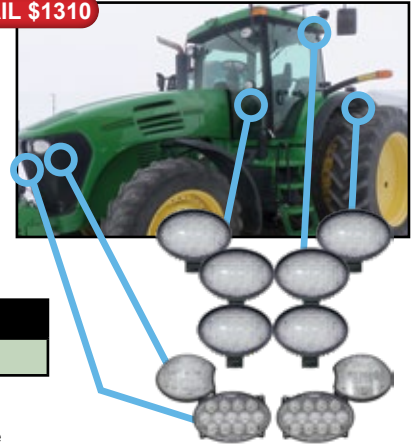

JOHN DEERE®

Complete John Deere 7020-7030 Series LED Light Kit

NEW PRODUCT

Plug and Play

PN: 2567 JOKITB

RETAIL $1310

- Replaces Inner Hood (2), Outer Hood (2), Front Mid Mount (2), Rear Fender (2) and Rear Upper Cab (2) Lights
- 47,000 Effective Lumens
- 1 TL7830L Light - Hi: 6.5" x 4.75" x 2.75" (W x H x D)
- 1 TL7830R Light - Hi: 6.5" x 4.75" x 2.75" (W x H x D)
- 2 TL7820 Lights - Hi/Lo: 7.12" x 4.75" x 3" (W x H x D)
- 6 TL5680 Lights: 6.5" x 4.5" x 4" (W x H x D)
- Flood Beam Pattern; 580 Watts; 48.2 Amp Draw
- 12-Volt to 24-Volt Input Voltage
- *Manufacturer's Limited Lifetime Warranty*

Optional:
7020 Series LED Amber Cab Light (PN: 2651)
*need 4 to replace all 4 lights

7030 Series LED Amber Cab Light (PN: 2748)
*need 4 to replace all 4 lights

LED Work Light (PN: 3120)
*need 2 or 4 to replace all lights (depends on which kit you have)

LED Upper Cab Light Kit (PN: 2958)
*need 1 to replace 2 lights

Fits - John Deere 7020 and 7030 Series Tractors

7020 Series: 7720, 7820, 7920; **7030 Series:** 7630, 7730, 7830, 7930

Use Original Mount & Wiring

Includes 10 LED Lights, Connectors, Adapters and Stainless Steel Hardware

John Deere 7020-7030/8020-8030/8R Series LED Hood Light - Hi/Lo

Plug and Play

PN: 2648 TL7820

RETAIL $140

Hi/Lo Beam

- Replaces Front Inner or Lower Grille Screen Hood Light
- 5,000 Effective Lumens
- 7.12" x 4.75" x 3" (W x H x D)
- Flood/Spot Beam Pattern; 13 LEDs; 65 Watts; 5.4 Amp Draw
- 12-Volt to 24-Volt Input Voltage
- *Manufacturer's Limited Lifetime Warranty*

Use Original Mount & Wiring

Includes Connector and Stainless Steel Hardware

Fits Inner or Lower Grille - John Deere 7020 and 7030 Series Tractors

7020 Series: 7720, 7820, 7920; **7030 Series:** 7630, 7730, 7830, 7930

Fits Lower Grille Screen - John Deere 8020, 8030 and 8R Series Tractors