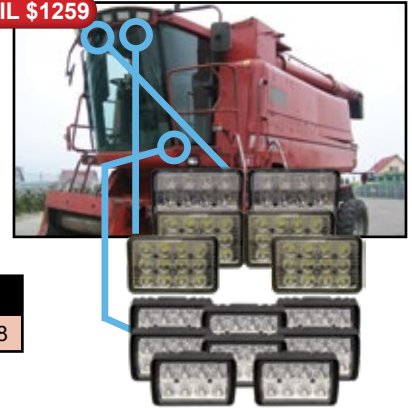

- Replaces All Center Upper Cab (2), Outer Upper Cab (4) and Stubble/Grain Tank/Auger/Field (8) Lights
- 49,800 Effective Lumens
- 2 TL6090 Lights: 6" x 4" (W x H)
- 4 TL6080 Lights: 6" x 4" (W x H)
- 8 TL3035 Lights: 6" x 3.5" x 3" (W x H x D)
- Flood or Flood/Spot Beam Pattern; 680 Watts
- 12-Volt to 24-Volt Input Voltage
- *Manufacturer's Limited Lifetime Warranty*