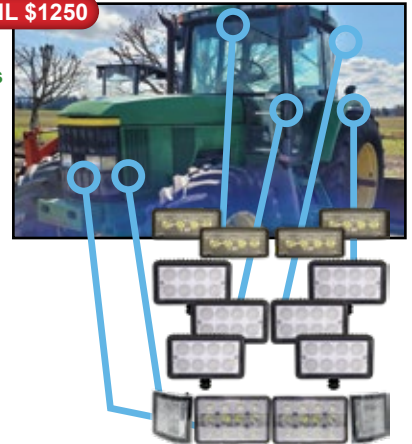

JOHN DEERE®

Complete John Deere 7000-7010 Series LED Light Kit

Plug and Play

PN: 2693

JDKIT-9

RETAIL $1250

- Replaces Inner Hood (2), Outer Hood (2), Front Upper Cab (4), Front Handrail (2), Rear Fender (2) and Rear Upper Cab (2) Lights
- 37,960 Effective Lumens
- 2 TL7210L or TL7210R Lights: 3.25" x 4.5" x 4.75" (W x H x D)
- 2 TL6700 Lights - Hi/Lo: 6" x 4" (W x H)
- 4 RE306510 Lights: 5.5" x 2" x 1.5" (W x H x D)
- 6 TL8400 Lights: 5.5" x 3.25" x 2.25" (W x H x D)
- Flood or Flood/Spot Beam Pattern; 540 Watts; 44.2 Amp Draw
- 12-Volt to 24-Volt Input Voltage
- *Manufacturer's Limited Lifetime Warranty*