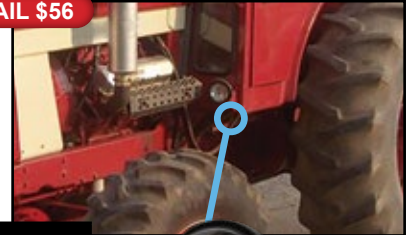

Replaces International Harvester OEM Part Number

131203C1

INTERNATIONAL HARVESTER®

International Harvester 06-88 Series LED Fender/Hood Light

PN: 2800 TL3015

RETAIL \$56

Use Original Mount & Wiring

- Replaces Left-Hand or Right-Hand Fender or Hood Light
- 2,200 Effective Lumens
- 4.5" Diameter x 1.5" Depth - 36-Par Replacement Light
- Flood/Spot Beam Pattern
- 24 Watts; 2 Amp Draw
- 12-Volt to 24-Volt Input Voltage
- *Manufacturer's Limited Lifetime Warranty*