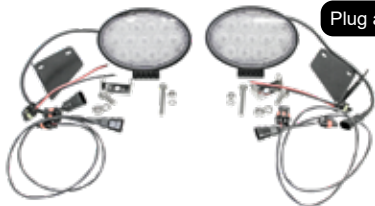

John Deere 7020-8030 Series LED Upper Light Kit

Plug and Play

PN: 2958

TL8320KIT

RETAIL $390