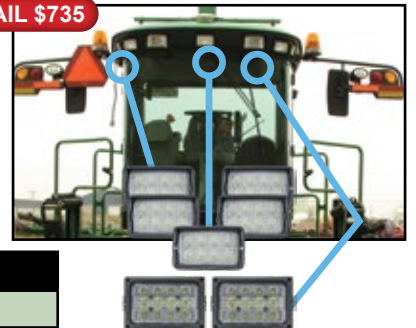

JOHN DEERE®

John Deere R Series Sprayer LED Cab Light Kit

Bolts Into Factory Bracket, Connectors Included

Includes 10 LED Lights, 4 Adapters (to Mount 2 Lights to Each Corner on Cab), Connectors, 4 Mounting Brackets & Stainless Steel Hardware

Plug and Play

PN: 2865

TL4030KIT

RETAIL $1280

- Replaces Front Cab Lights (8 upper cab, 2 lower cab)
- 36,000 Effective Lumens
- 8 TL5670 Lights 4.25" x 4.5" x 3" (W x H x D)
- 2 TL5680 Lights 6.5" x 4.5" x 4" (W x H x D)
- Flood Beam Pattern
- 440 Watts; 36.6 Amp Draw
- 12-Volt to 24-Volt Input Voltage
- *Manufacturer's Limited Lifetime Warranty*

Fits - John Deere R Series Sprayers

R Series: R4023, R4030, R4038, R4045

John Deere Sprayer Boom LED Blue Safety Warning Light

Includes Mounting Bracket and Stainless Steel Hardware

Only 2 Needed for 150 ft Boom

PN: 2794

TLFLS

RETAIL $66

- Replaces Sprayer Boom Light
- 2,650 Effective Lumens
- 4.25" x 4.5" x 3" (W x H x D)
- Spot Beam Pattern; 16 LEDs; 3.5 Amp Draw
- 12-Volt to 24-Volt Input Voltage
- *Manufacturer's Limited 2 Year Warranty*

Fits - John Deere Sprayers

John Deere Windrower LED Cab Light Kit

Use Original Mount & Wiring

Includes 7 LED Lights and Connectors

Plug and Play

PN: 2558

MACDONKIT1

RETAIL $735

- Replaces All Upper Cab Lights (5 center or outer upper cab, 2 inner upper cab)
- 22,000 Effective Lumens
- 5 TL8350 Lights: 6.1" x 3.75" x 2.8" (W x H x D)
- 2 TL9350 Lights - Hi/Lo: 7.75" x 4.87" x 3" (W x H x D)
- Flood or Flood/Spot Beam Pattern; 320 Watts
- 12-Volt to 24-Volt Input Voltage
- *Manufacturer's Limited Lifetime Warranty*

Fits - John Deere Windrowers

Windrowers: W110, W150, W155

Complete John Deere Windrower LED Light Kit

Use Original Mount & Wiring

Includes 11 LED Lights, Connectors, Mounting Bracket and Stainless Steel Hardware

Plug and Play

PN: 2559

MACDONKIT2

RETAIL $1263