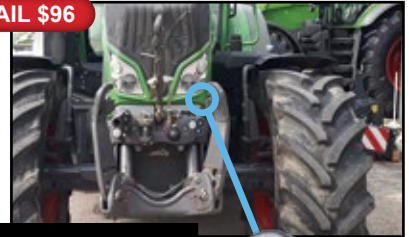

- Replaces Round Hood Light with 2 Clips
- 1,400 Effective Lumens
- 3.35" Diameter x 2.8" Depth
- Flood Beam Pattern
- 4 LEDs; 20 Watts; 1.66 Amp Draw
- 12-Volt to 24-Volt Input Voltage
- *Manufacturer's Limited Lifetime Warranty*