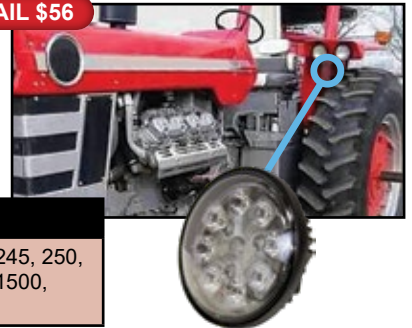

Fits - Massey Ferguson Tractors

Tractors: 10, 20, 30, 31, 40, 50, 60, 70, 80, 135, 150, 165, 175, 180, 230, 240, 245, 250, 255, 270, 275, 285, 290, 298, 1080, 1085, 1100, 1105, 1130, 1135, 1150, 1155, 1500, 1505, 1800, 1805, 2640, 2675, 2705, 2745, 2775, 2805, 3505, 3525, 3545