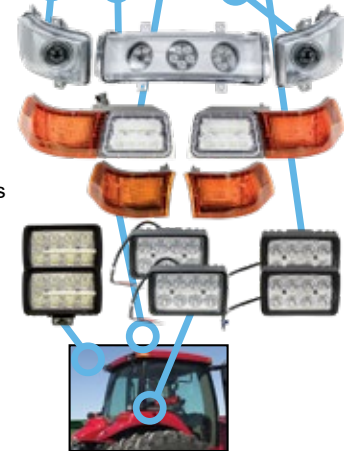

- Replaces Front Hood (3), Left-Hand Front Upper Cab Corner (1), Right-Hand Front Upper Cab Corner (1), Left-Hand Rear Upper Cab Corner (1), Right-Hand Rear Upper Cab Corner (1), Rear Upper Cab (2), Rear Fender (2) and Mid Mount (2) Lights
- 45,000 Effective Lumens
- 1 TL6160L Light: 14.87" x 9.94" x 7.21" (W x H x D)
- 1 TL6160R Light: 14.87" x 9.94" x 7.21" (W x H x D)
- 1 TL6170 Light: 20.75" x 8.6" x 6.9" (W x H x D)
- 1 TL6120L Light: 17W + 12W Resistor (Amber/White)
- 1 TL6120R Light: 17W + 12W Resistor (Amber/White)
- 1 TL6130L Light: 17W + 12W Resistor (Amber)
- 1 TL6130R Light: 17W + 12W Resistor (Amber)
- 2 TL3030 Lights: 6" x 3.5" x 3" (W x H x D)
- 2 TL3085 Lights: 6" x 3.5" x 3" (W x H x D)
- 2 TL3075 Lights: 6" x 3.5" x 3" (W x H x D)
- Driving, Flood, Flood/Spot or Amber Flashing/Flood Beam Pattern; 510 Watts
- 12-Volt to 24-Volt Input Voltage
- *Manufacturer's Limited Lifetime Warranty*