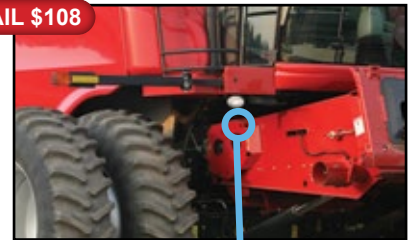

Plug and Play

PN: 2787 TL5655

RETAIL \$108

Includes Connector, Mounting Bracket and Stainless Steel Hardware

- Replaces Auger, Field, Grain Tank, Stubble or Unloading Auger Light
- 2,900 Effective Lumens
- 5.75" x 3.75" x 3" (W x H x D)
- Flood Beam Pattern
- 13 LEDs; 35 Watts; 2.9 Amp Draw
- 12-Volt to 24-Volt Input Voltage
- *Manufacturer's Limited Lifetime Warranty*