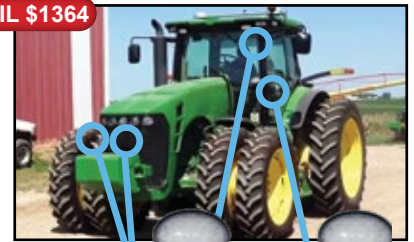

Fits - John Deere 8020-9030T Series Tractors

8020 Series: 8120, 8220, 8320, 8420, 8520; **8030 Series:** 8130, 8230, 8330, 8430, 8530; **9020 Series:** 9120, 9220, 9320, 9420, 9520, 9620; **9030 Series:** 9230, 9330, 9430, 9530, 9630; **8020T Series:** 8120T, 8220T, 8320T, 8420T, 8520T; **8030T Series:** 8230T, 8330T, 8430T; **9020T Series:** 9320T, 9420T, 9520T, 9620T; **9030T Series:** 9430T, 9530T, 9630T

Use Original Mount & Wiring

Includes 10 LED Lights, Connectors, Adapters and Stainless Steel Hardware