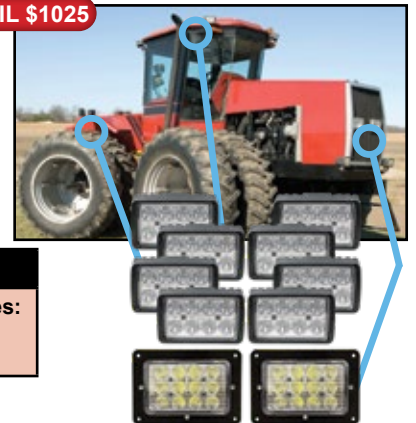

Fits - Case IH Steiger 9100-9300 Series Tractors

Steiger 9100 Series: 9110, 9130, 9150, 9170, 9180; **Steiger 9200 Series:** 9210, 9230, 9240, 9260, 9270, 9280; **Steiger 9300 Series:** 9310, 9330, 9350, 9370, 9380, 9390

Optional LED Amber Cab Corner Light (PN: 2918)
*need 2 or 4 to replace front & rear lights