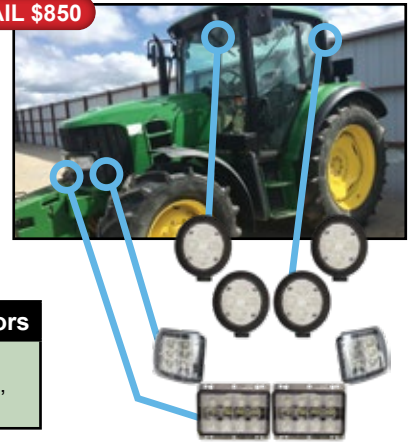

JOHN DEERE®

Complete John Deere 6015-6020-6030-6L-7030 Series LED Light Kit

NEW PRODUCT

Plug and Play

PN: 2694 JOKIT-10

RETAIL $850