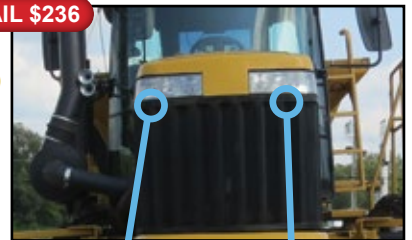

CHALLENGER®

Challenger RoGator/SpraCoupe/TerraGator LED LH or RH Front Hood Light

Plug and Play

PN: 2598 (LH) or 2597 (RH)
TL8950L (LH) or TL8950R (RH)

RETAIL $236

- **Replaces Left-Hand Front Wraparound Hood Light (2598) or Right-Hand Front Wraparound Hood Light (2597)**
- 8,200 Effective Lumens
- 13.5" x 5.5" x 10.5" (W x H x D)
- Flood/Spot Combo Beam Pattern
- 90 Watts; 7.5 Amp Draw
- 12-Volt to 24-Volt Input Voltage
- *Manufacturer's Limited Lifetime Warranty*