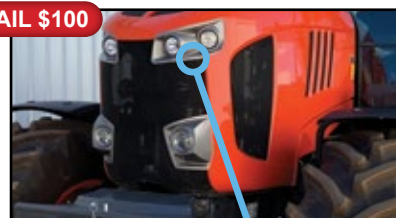

Kubota M7 Series LED Upper Hood Light

Plug and Play

PN: 3548 TL5160

RETAIL $100

- Replaces Left-Hand or Right-Hand Upper Hood Light
- 2,200 Effective Lumens
- 3.5" x 3.5" x 2.5" (W x H x D)
- Flood Beam Pattern
- 6 LEDs; 20 Watts; 1.66 Amp Draw
- 12-Volt to 24-Volt Input Voltage
- *Manufacturer's Limited Lifetime Warranty*

Fits - Kubota M7 Series Tractors

M7 Series: M7-131P, M7-131P KVT, M7-131PB, M7-132P, M7-132P KVT, M7-132S, M7-151P, M7-151P KVT, M7-151PB, M7-151PB KVT, M7-151S, M7-152P, M7-152P KVT, M7-152S, M7-171P, M7-171P KVT, M7-171PB, M7-171PB KVT, M7-171S, M7-172P, M7-172P KVT, M7-172S