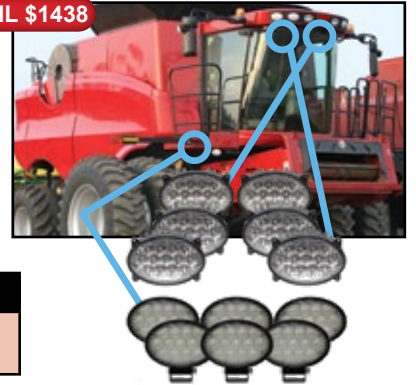

CASEKIT3

RETAIL \$1438

Use Original Mount & Wiring

Includes 12 LED Lights, Connectors, Adapters and Stainless Steel Hardware

- **Replaces All Center Upper Cab (2), Outer Upper Cab (4) and Stubble/Grain Tank/Auger/Field (6) Lights**
- 53,400 Effective Lumens
- 2 TL8520 Lights: 6.5" x 4.5" x 3.5" (W x H x D)
- 4 TL8420 Lights: 6.5" x 4.5" x 4" (W x H x D)
- 6 TL5655 Lights: 5.75" x 3.75" x 3" (W x H x D)
- Flood Beam Pattern; 600 Watts
- 12-Volt to 24-Volt Input Voltage
- *Manufacturer's Limited Lifetime Warranty*