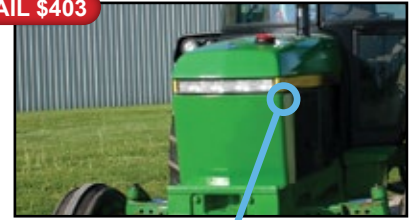

Includes 3 LED Lights, Wire Harness, Housing, Billet Bezel, and Mounting Hardware

Fits - John Deere 2040-3150 Series Tractors

Tractors: 1640, 3040, 3140, 4040; **2040 Series:** 2040, 2140, 2240, 2940; **2050 Series:** 2150, 2350, 2550, 2950; **2055 Series:** 2155, 2255, 2355N, 2855N, 2955; **3055 Series:** 3055, 3155, 3255; **3150 Series:** 3150; **Generation II Series:** 4030, 4230