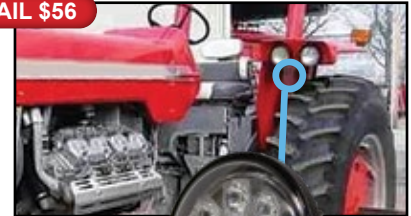

Fits - Massey Ferguson Tractors

Tractors: 10, 20, 30, 31, 40, 50, 60, 70, 80, 135, 150, 165, 175, 180, 230, 240, 245, 250, 255, 270, 275, 285, 290, 298, 1080, 1085, 1100, 1105, 1130, 1135, 1150, 1155, 1500, 1505, 1800, 1805, 2640, 2675, 2705, 2745, 2775, 2805, 3505, 3525, 3545