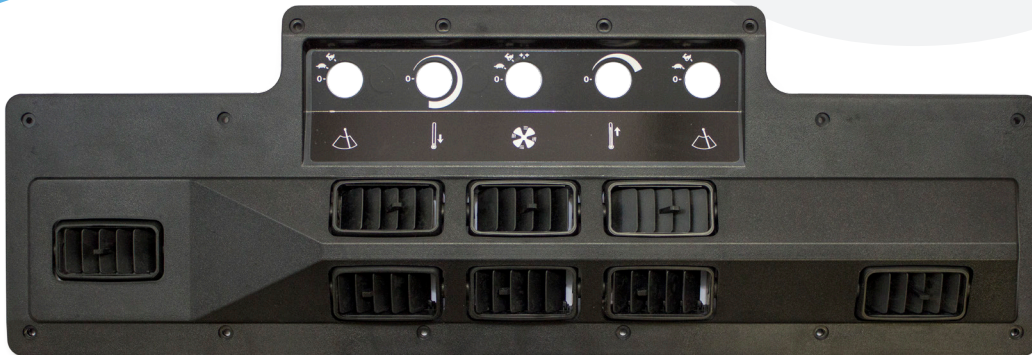

JD Air Conditioning

Control Bezel

CHOOSE FROM

Black Bezel
PN: 4576

OR

Brown Bezel
PN: 4577

APPLICATIONS

Tractors

PN: 4576 (Replaces John Deere® PN: AH118028)

Fits - John Deere® 4030, 4040, 4230, 4240, 4430, 4440, 4630, 4640, 4840, 8430, 8440, 8630 4WD, 8640; John Deere® Combines 4425, 4435, 6620, 6622, 7720, 8820; John Deere® Cotton Pickers 9910, 9920, 9930, 9940, 9950, 9960; John Deere® Cotton Strippers 7440, 7445; John Deere® Forage Harvesters 5720, 5730, 5820, 5830; John Deere® Sprayer 6000 Hi-Cycle; John Deere® Self-Propelled Windrowers 3430, 3830; John Deere® Windrowers 2320, 2420