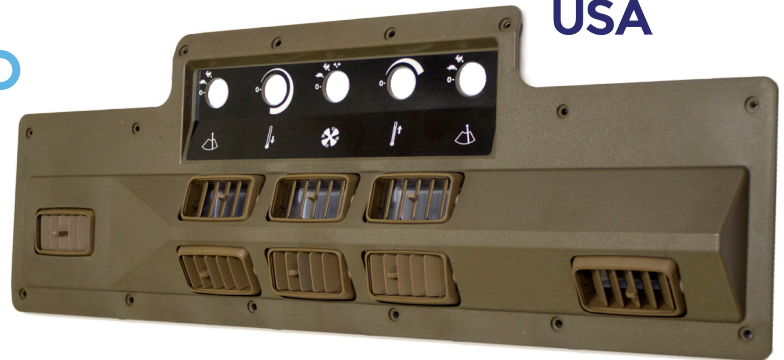

JD Air Conditioning

Control Bezel

CHOOSE FROM

Black Bezel
PN: 4576

OR

Brown Bezel
PN: 4577

APPLICATIONS

Tractors

PN: 4576 (Replaces John Deere® PN: AH118028)

Fits - John Deere® 4030, 4040, 4230, 4240, 4430, 4440, 4630, 4640, 4840, 8430, 8440, 8630 4WD, 8640; John Deere® Combines 4425, 4435, 6620, 6622, 7720, 8820; John Deere® Cotton Pickers 9910, 9920, 9930, 9940, 9950, 9960; John Deere® Cotton Strippers 7440, 7445; John Deere® Forage Harvesters 5720, 5730, 5820, 5830; John Deere® Sprayer 6000 Hi-Cycle; John Deere® Self-Propelled Windrowers 3430, 3830; John Deere® Windrowers 2320, 2420

PN: 4577 (Replaces John Deere® PN: RE33620)

Fits - John Deere® 4050, 4250, 4450, 4650, 4850, 4055, 4255, 4455, 4555, 4755, 4955, 4560, 4760, 4960; John Deere® Cotton Pickers 9930, 9935, 9965, 9970, 9976; John Deere® Cotton Strippers 7445, 7450, 7455; John Deere® Sprayer 6000 Hi-Cycle; John Deere® Self-Propelled Sprayers 6100, 6500, 6600, 6700