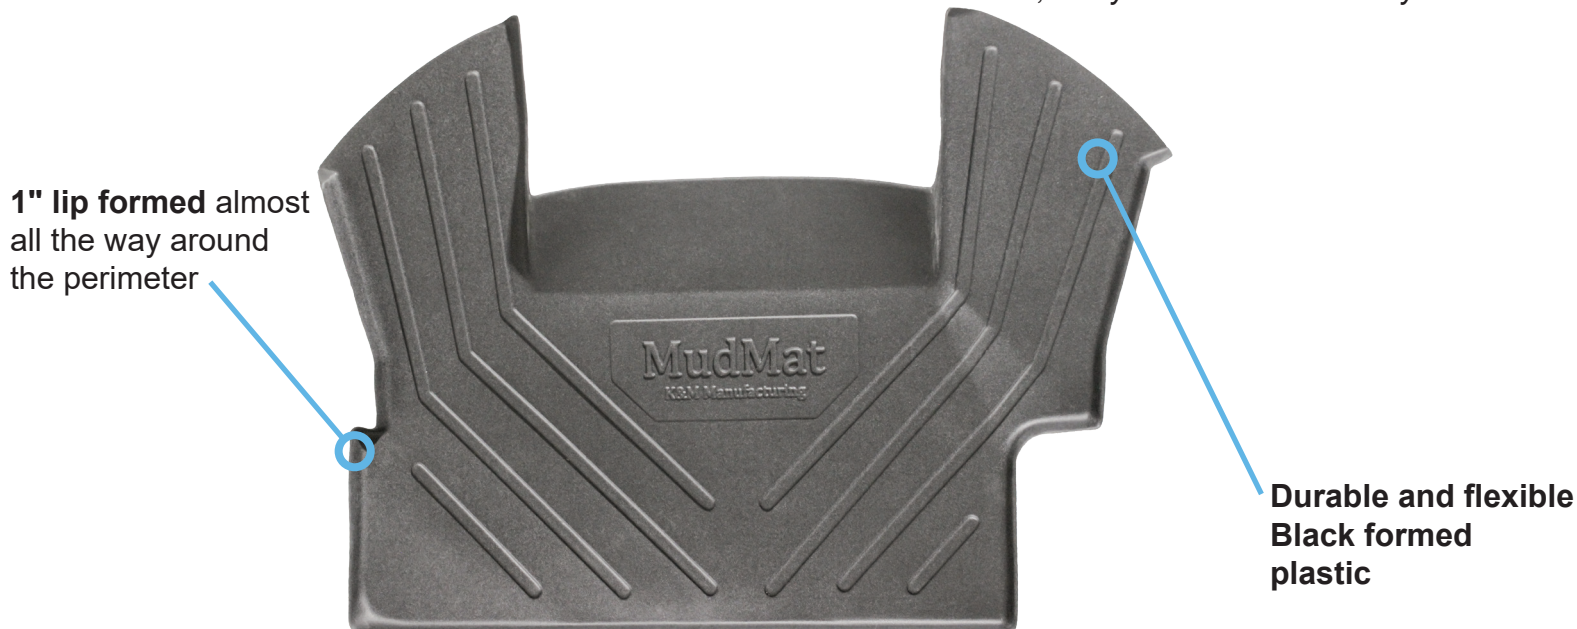

John Deere 30 Series MudMat

Durable Black
Plastic
PN: 4356

MUDMATS ARE CUT-TO-SIZE & FLEXIBLE MAKING REGULAR CLEANING EASIER THAN BEFORE

MudMats are the ideal solution to making it easier to remove your floor mat for regular cleaning of your tractor cab floor. They act as a tray to catch any nuts and bolts you might drop. Plus the cab floor is easier to clean if you chew sunflower seeds, or if you track in mud from your boots.

APPLICATIONS

Tractors

Fits - John Deere® 30 Series Tractors (Early Models with Narrow 7" Seat Cavity or Late Models with Wide 11" Seat Cavity):
4030, 4230, 4430, 4630

Fits on Top of John Deere® Part Number: R50761

**Note: Models with an optional foot throttle may have to modify MudMat for it to fit correctly. Will not work with any aftermarket items protruding through the floor mat (loader controls, hydraulic lines, etc.) without modification.*

- For floor mats approximately 0.5" or less in thickness
- Designed to work alongside OEM floor mat
- Main benefit is that this MudMat can be easily removed for regular cleaning
- Contains 1 piece
- Accent lines designed directionally making it easier to sweep floor
- Provides a non-slip surface while entering or exiting cab