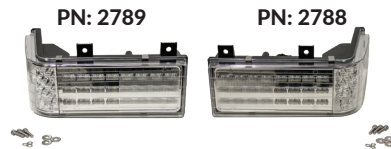

FORD®/NEW HOLLAND® LED HOOD LIGHTS

complete plug & play wiring for easy install

FORD®/NEW HOLLAND® 70 GENESIS SERIES TRACTORS

- 70 Genesis Series: 8670, 8770, 8870, 8970, 8670A, 8770A, 8870A, 8970A
- Replaces Ford®/New Holland® Numbers: 86514348 & 86514349 (Left-Hand)
86514346 & 86514347 (Right-Hand)

FEATURES:

- Tiger Lights TL8970L or TL8970R Lights
- 8,200 Effective Lumens
- 11" x 8" x 5" (W x H x D)
- Flood/Spot Beam Pattern
- Hi/Lo & Side Beam
- 90 Watts; 7.5 Amp Draw
- 12-Volt to 24-Volt Input Voltage
- Plug & Play Wiring For Easy Install
- Includes Connector & Hardware
- Replaces Left-Hand or Right-Hand Front Wraparound Hood Lights

ADDITIONAL FEATURES & BENEFITS:

- Connector for Plug & Play Application
- Die-Cast Aluminum Housing/Heat-Sink
- Durable Polycarbonate Lens
- Electromagnetic Interference Filter (EMI)
- Exact Fit (no generic lights with will-fit brackets)
- IP86 Rating (waterproof & dustproof)
- Radio Frequency Interference Filter (RFI)
- Stainless Steel Hardware