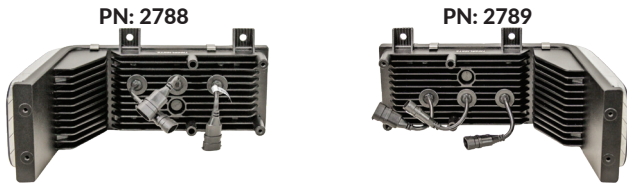

FORD®/NEW HOLLAND® LED HOOD LIGHTS

complete plug & play wiring for easy install

FORD®/NEW HOLLAND® 70 GENESIS SERIES TRACTORS

- 70 Genesis Series: 8670, 8770, 8870, 8970, 8670A, 8770A, 8870A, 8970A
- Replaces Ford®/New Holland® Numbers: 86514348 & 86514349 (Left-Hand)
86514346 & 86514347 (Right-Hand)

FEATURES:

- Tiger Lights TL8970L or TL8970R Lights
- 8,200 Effective Lumens
- 11" x 8" x 5" (W x H x D)
- Flood/Spot Beam Pattern
- Hi/Lo & Side Beam
- 90 Watts; 7.5 Amp Draw
- 12-Volt to 24-Volt Input Voltage
- Plug & Play Wiring For Easy Install
- Includes Connector & Hardware
- Replaces Left-Hand or Right-Hand Front Wraparound Hood Lights

PART #	DESCRIPTION	RETAIL
2788	Left-Hand FNH 70 Genesis LED Hood Light - Hi/Lo	\$225
2789	Right-Hand FNH 70 Genesis LED Hood Light - Hi/Lo	\$225

BENEFITS OF LED LIGHTS

- **Cheaper to Operate:** Last 5x longer than HID and Halogen lights providing larger savings over time
- **Easier on Equipment:** LED lights use less energy, putting less strain on equipment electrical system
- **Easy to Install:** LED lights are designed to be a direct replacement
- **Reduces Operator Fatigue:** The brighter white color and overall coverage helps reduce fatigue
- **Safer to Use:** LED lights are more powerful to provide longer distances for driver to see better

ADDITIONAL FEATURES & BENEFITS:

- Connector for Plug & Play Application
- Die-Cast Aluminum Housing/Heat-Sink
- Durable Polycarbonate Lens
- Electromagnetic Interference Filter (EMI)
- Exact Fit (no generic lights with will-fit brackets)
- IP86 Rating (waterproof & dustproof)
- Radio Frequency Interference Filter (RFI)
- Stainless Steel Hardware