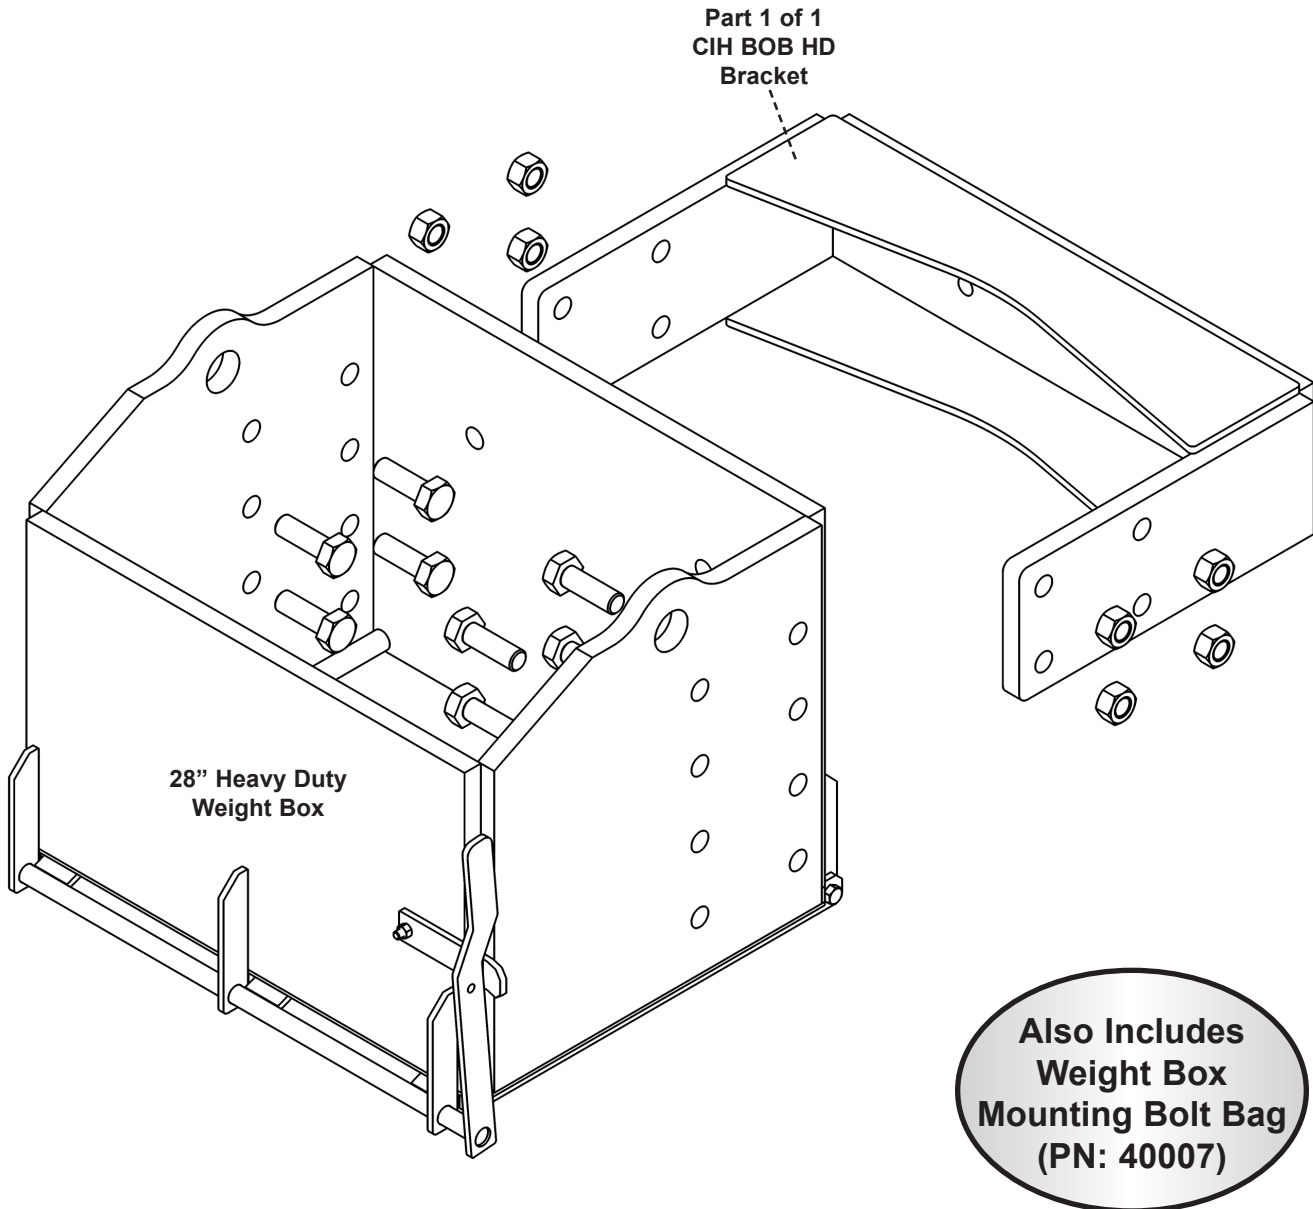

CIH MX Heavy Duty BOB 28"

Magnum 215, 245, 275, 305, 305; MX Magnum 180, 200, 210, 215, 220, 230, 245,
255, 270, 275, 285, 305; 2011 Magnum 180, 190, 210, 225 Tier 4

Part Number: 2474

(28" Heavy Duty Weight Box Part Number: 1814)

Phone - 800.328.1752
Fax - 320.329.3709
Email - sales@tractorseats.com
Web Site - www.tractorseats.com
P.O. Box 409 - 308 NW 2nd Street
Renville, MN 56284

CIH HEAVY DUTY BAWC 28"

JX, MX, MXM and Magnum Series

Part Number: 2477

(28" Heavy Duty Weight Box Part Number: 1814)

Phone - 800.328.1752
Fax - 320.329.3709
Email - sales@tractorseats.com
Web Site - www.tractorseats.com
P.O. Box 409 - 308 NW 2nd Street
Renville, MN 56284