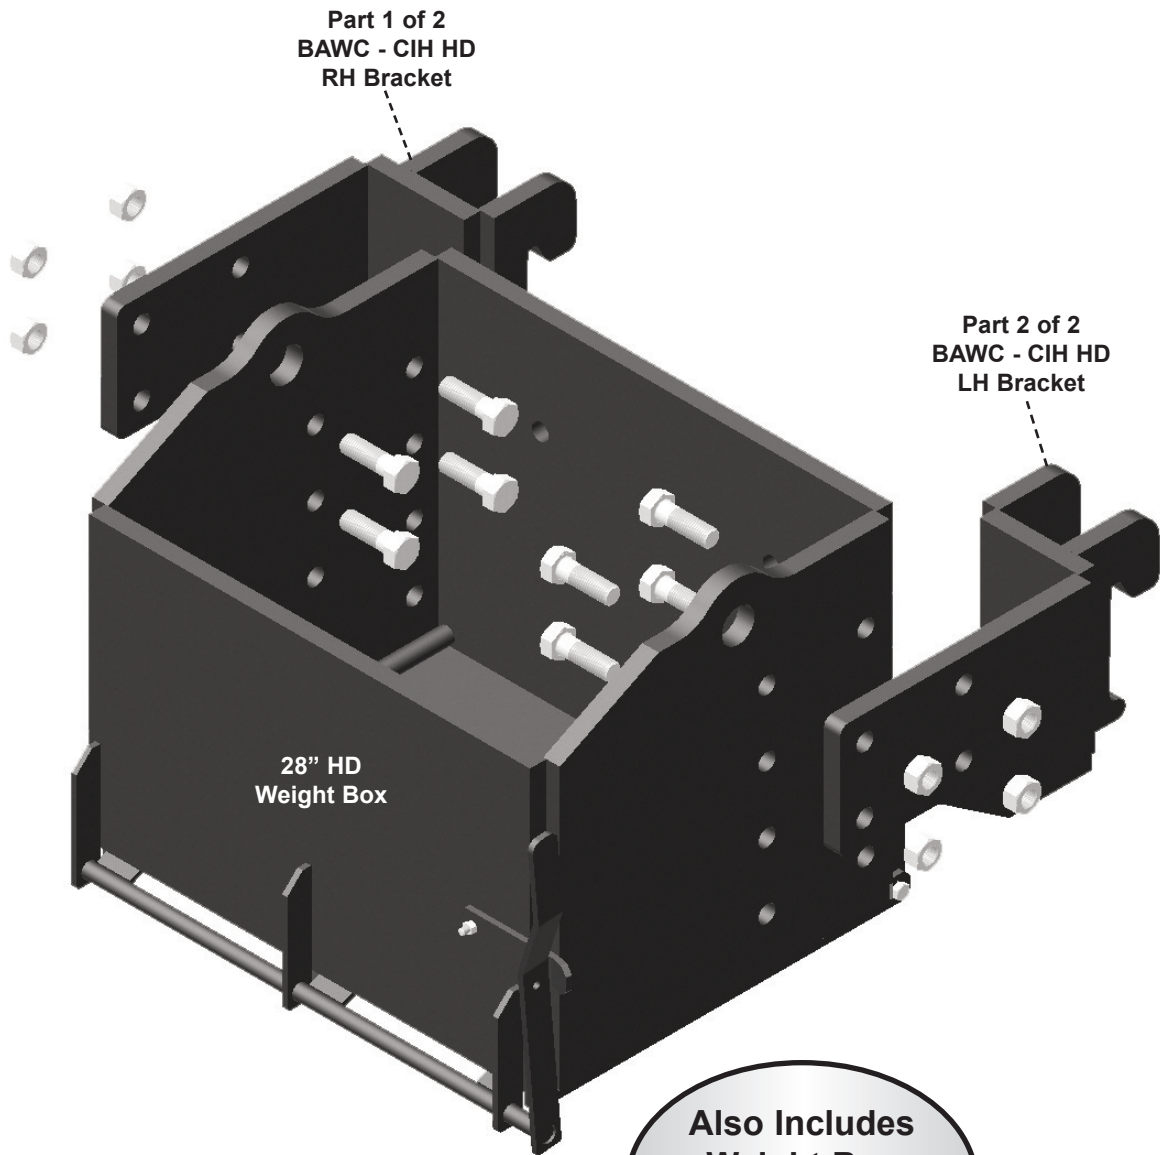

CIH MX Heavy Duty BOB 28"

Magnum 215, 245, 275, 305, 305; MX Magnum 180, 200, 210, 215, 220, 230, 245,
255, 270, 275, 285, 305; 2011 Magnum 180, 190, 210, 225 Tier 4

Part Number: 2474

(28" Heavy Duty Weight Box Part Number: 1814)

Part Number: 2477

(28" Heavy Duty Weight Box Part Number: 1814)

Phone - 800.328.1752
Fax - 320.329.3709
Email - sales@tractorseats.com
Web Site - www.tractorseats.com
P.O. Box 409 - 308 NW 2nd Street
Renville, MN 56284