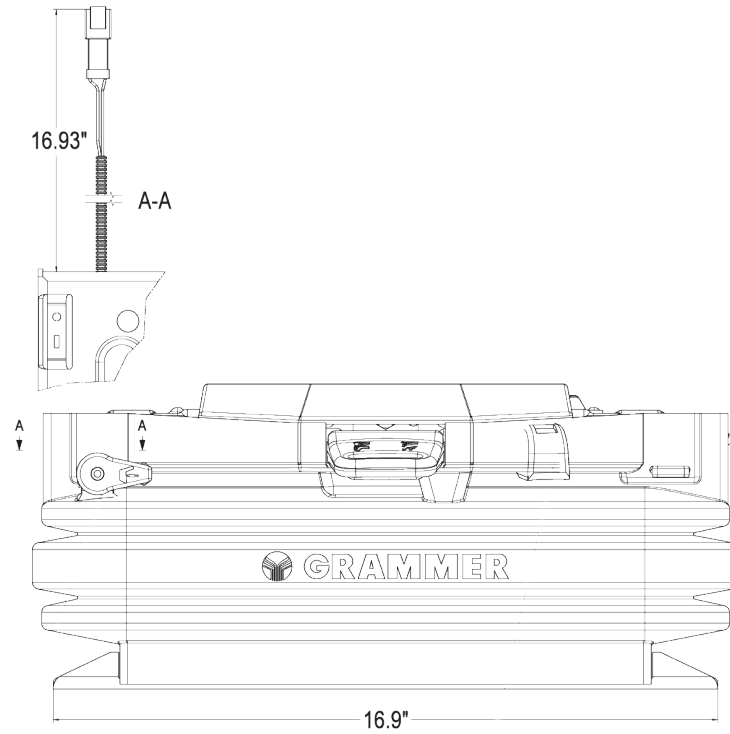

# KM Grammer MSG97 24-Volt Air Suspension

## Front View

## Side View