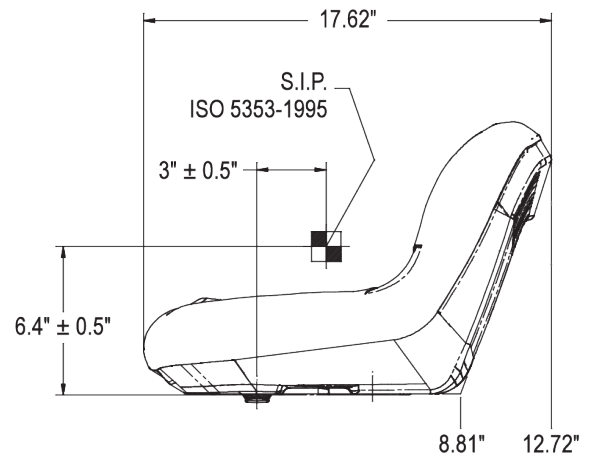

KM 101 Uni Pro™ Bucket Seat

Front View

Side View

Bottom View