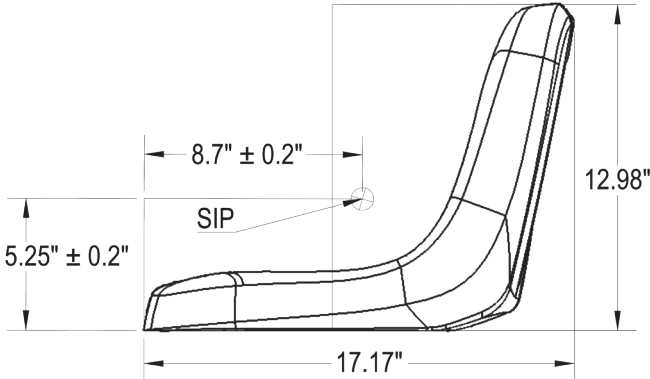

KM 106 Uni Pro™ Bucket Seat

Front View

Side Left View

Bottom View