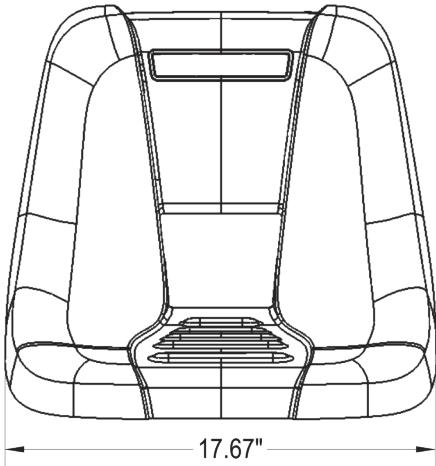

KM 106 Uni Pro™ Bucket Seat

Front View

Side Left View

Bottom View