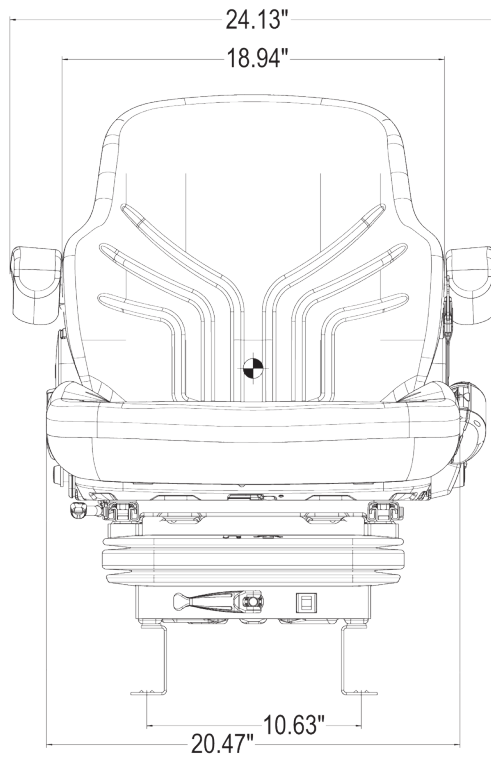

John Deere 5M-7030 Seat & Mech Suspension

Front View

Side Left View