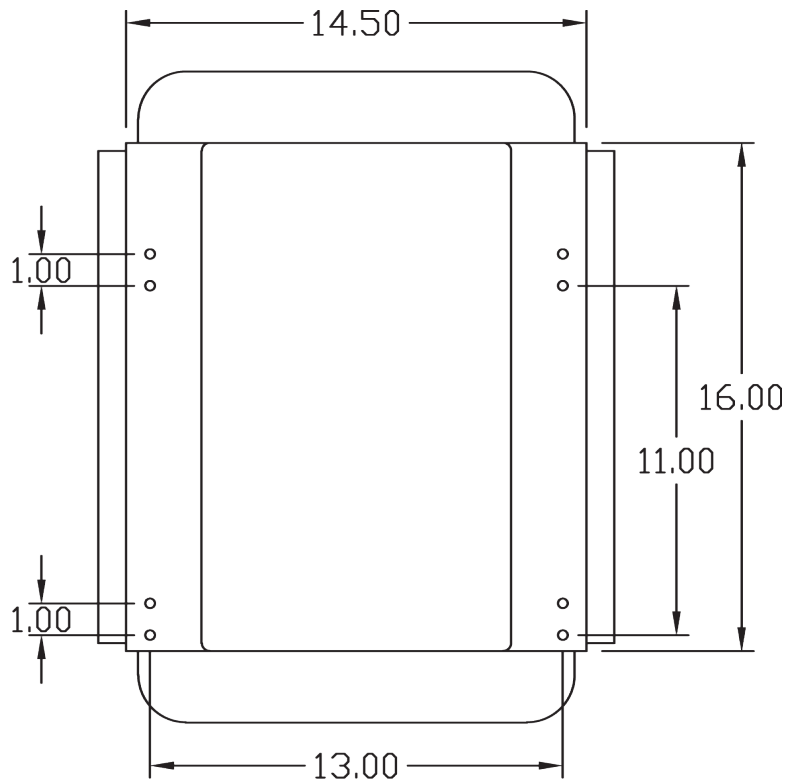

KM MSG95A 24-Volt Air Suspension

Top View

Bottom View