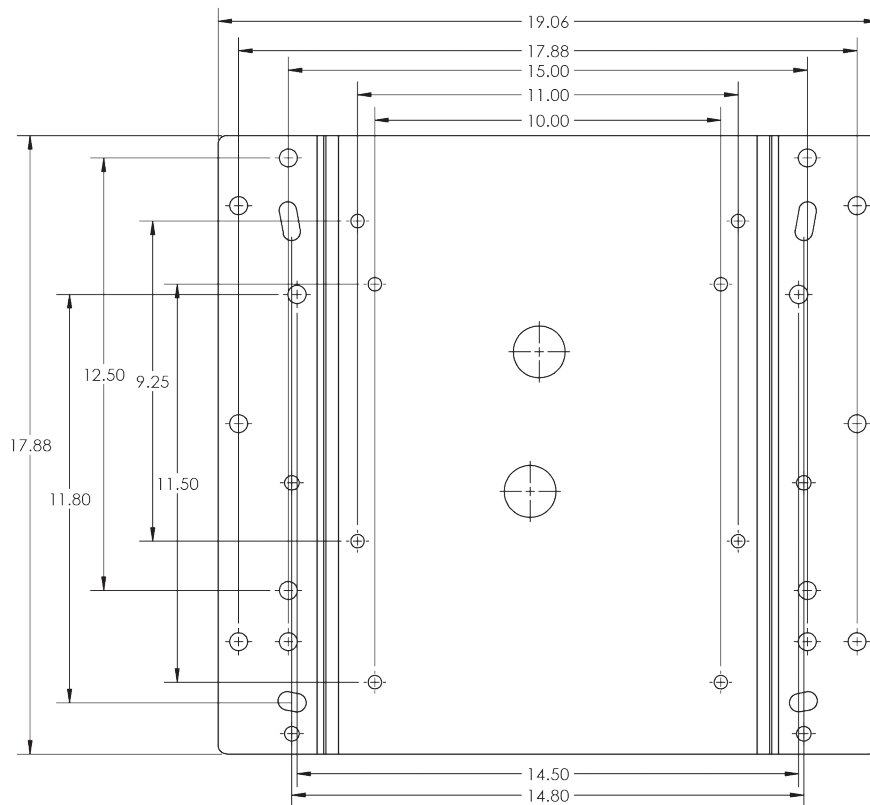

KM Universal Construction Mounting Plate

Top View

Side View