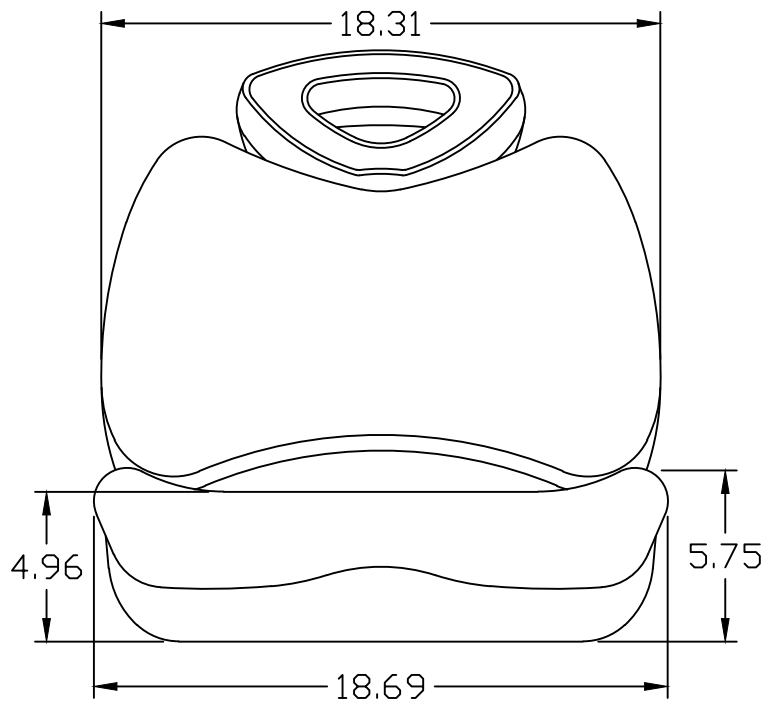

KM 110 Uni Pro

Bottom View

Front View

Side View