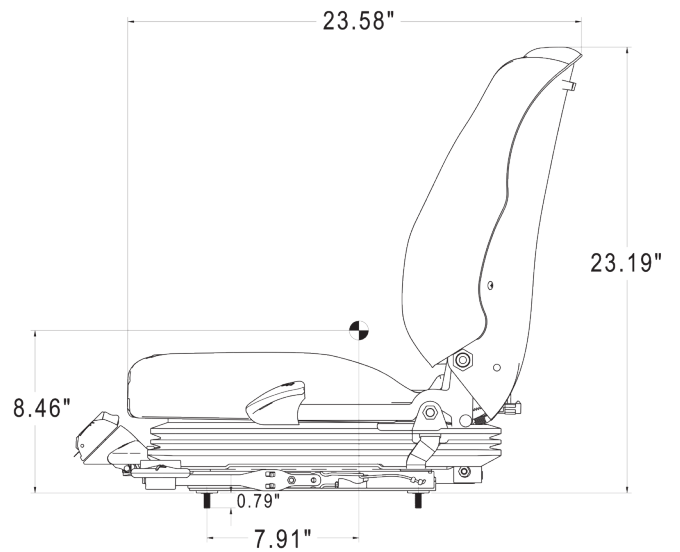

Uni Pro™ KM 421 Seat & Mechanical Suspension

Front View

Side Left View

Bottom View