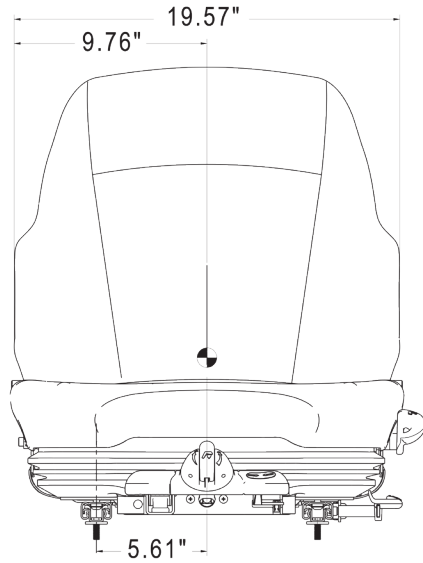

Uni Pro™ KM 421 Seat & Mechanical Suspension

Front View

Side Left View

Bottom View