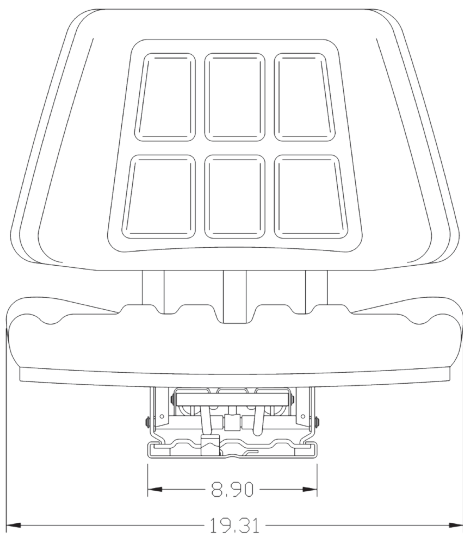

APPLICATIONS

Tractors

Also: Utility Tractors and Specialty/Industrial Tractors

OPTIONS

8501 60" Lap Belt

FRONT VIEW