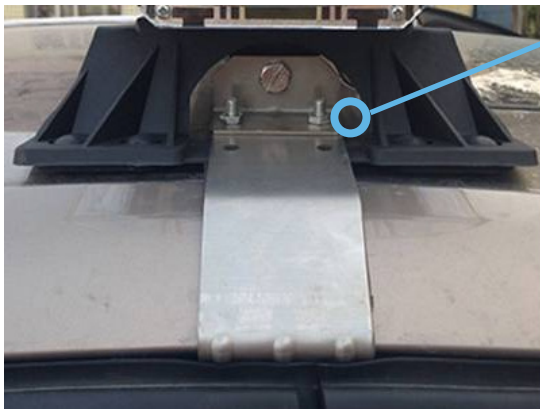

Mounting brackets and hardware are provided for easy installation

- 360° flashing with 17 flash patterns
- 1.5" thick with low profile design
- Polycarbonate lens
- Bright 3 watt LED bulbs
- Input voltage: 12-Volt to 24-Volt
- Ideal for Agriculture, Construction and Work Vehicles
- Manufacturer's Limited 1 Year Warranty