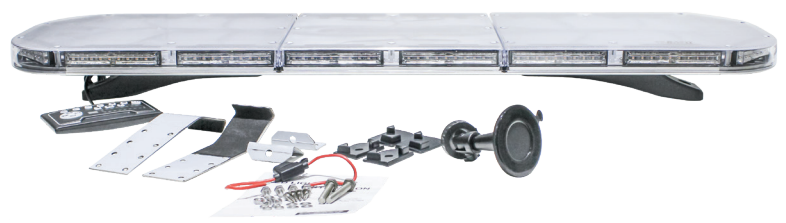

Mounting brackets and hardware are provided for easy installation

- 360° flashing with 17 flash patterns
- 1.5" thick with low profile design
- Polycarbonate lens
- Bright 3 watt LED bulbs
- Input voltage: 12-Volt to 24-Volt
- Ideal for Agriculture, Construction and Work Vehicles
- Manufacturer's Limited 1 Year Warranty