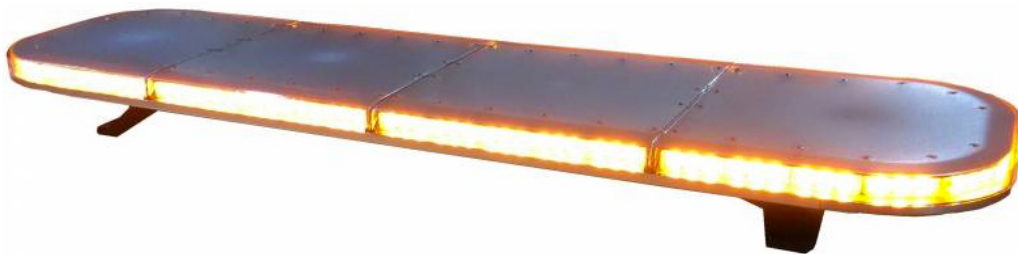

Mounting brackets and hardware are provided for easy installation

- 360° flashing with 17 flash patterns
- 1.5" thick with low profile design
- Polycarbonate lens
- Bright 3 watt LED bulbs
- Input voltage: 12-Volt to 24-Volt
- Ideal for Agriculture, Construction and Work Vehicles
- Manufacturer's Limited 1 Year Warranty