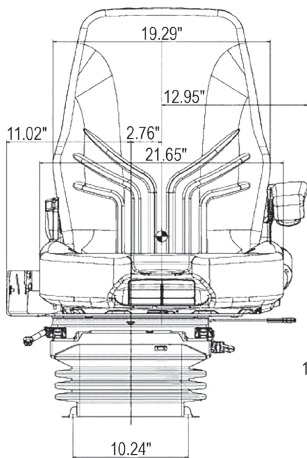

- **Grammer MSG95GL/742 Seat**
- Low frequency air suspension for smoother, more comfortable ride
- Replaces original suspension seat
- Self-contained 12-volt compressor is wired to the tractor's electrical system to provide power to the suspension compressor
- Suspension stroke up to 7"
- 100 - 285 lb weight adjustment with weight indicator
- Up to 3.1" height adjustment
- Comes standard with operator presence switch

See **REVERSE** for applications drawings and options.

APPLICATIONS

Combines

**Fits - John Deere® S, T and W Series Combines,
Forage Harvesters and Windrowers:**
(Replaces John Deere® Number AL209102)
S Series Combines: S660, S670, S670HM, S680,
S680HM, S690, S690HM
T Series Combines: T550, T560, T660, T670
W Series Combines: W540, W550, W650
Self-Propelled Forage Harvesters: 8100, 8200, 8300,
8400, 8500, 8600, 8700, 8800
Windrowers: W235 Draper, W235 Rotary, W260 Rotary

FRONT VIEW

SIDE VIEW