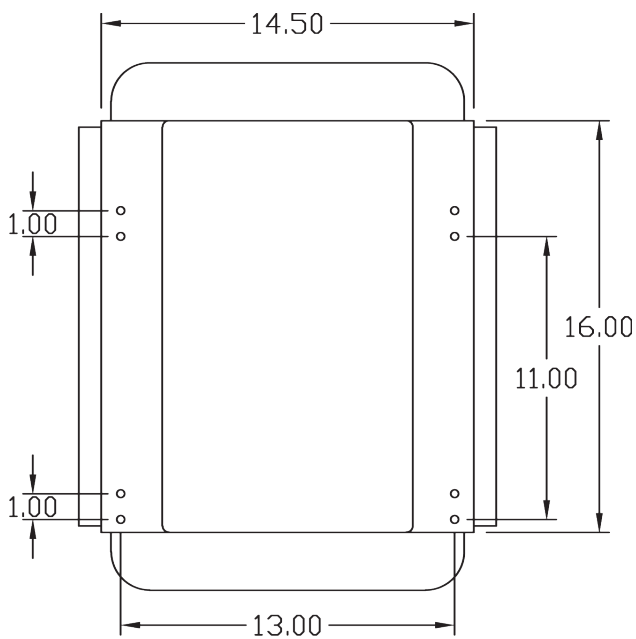

APPLICATIONS

MAINTENANCE ITEMS

- 8288 Replacement 24-Volt Air Compressor
- 8020 Replacement Airbag Kit
- 8237 Replacement Air Hose Kit
- 8572 Replacement Fore/Aft Isolator Handler
- 8210 Replacement Fore/Aft Isolator Kit
- 8513 Replacement Fore/Aft Isolator Lock Kit
- 8294 Replacement Shock Kit
- 8023 Replacement Suspension Switch
- 8716 Replacement Wear Parts Kit
- 8131 Replacement Swing Arm Kit

TOP VIEW