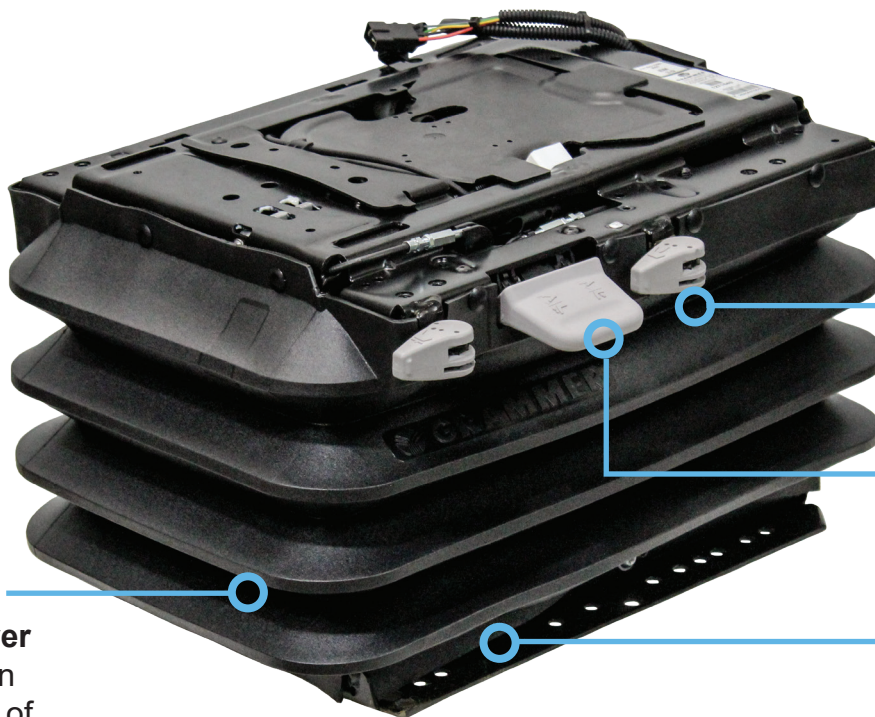

# KM MSG95 24-Volt

Air Grammer Suspension

24-Volt Air  
Suspension  
**PN: 8076**

**Rubber molded suspension cover** keeps suspension components free of dirt and dust

**Fore/aft isolator** absorbs jarring for extra comfort

**Easily accessible air switch**

**Easy to access mounting holes**

See **REVERSE** for applications and drawings.

- **Grammer MSG95 24-Volt Air Suspension**
- Integrated 24-Volt compressor
- Side controls
- Automatic weight adjustment
- Adjustable shock absorber