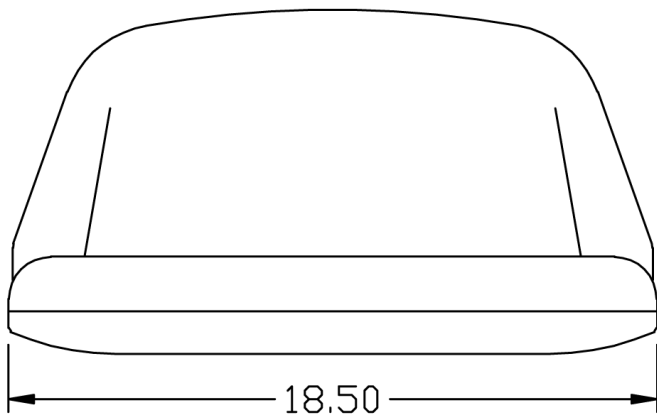

• Steel seat pan

TRACTORSEATS.com TURFSEATS.com

800-328-1752

308 NW 2nd Street • Renville, MN 56284

APPLICATIONS

Lawn Mowers

Fits - John Deere® Lawn Mower: 110

FRONT VIEW

SIDE VIEW