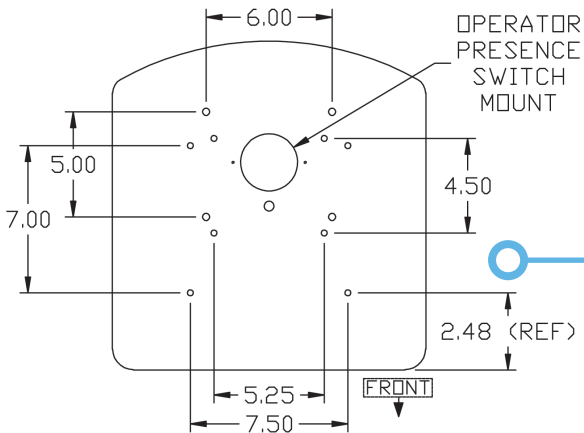

Multiple mounting patterns for multiple uses

See **REVERSE** for applications and drawings.

• Steel seat pan

TRACTORSEATS.com TURFSEATS.com

800-328-1752

308 NW 2nd Street • Renville, MN 56284