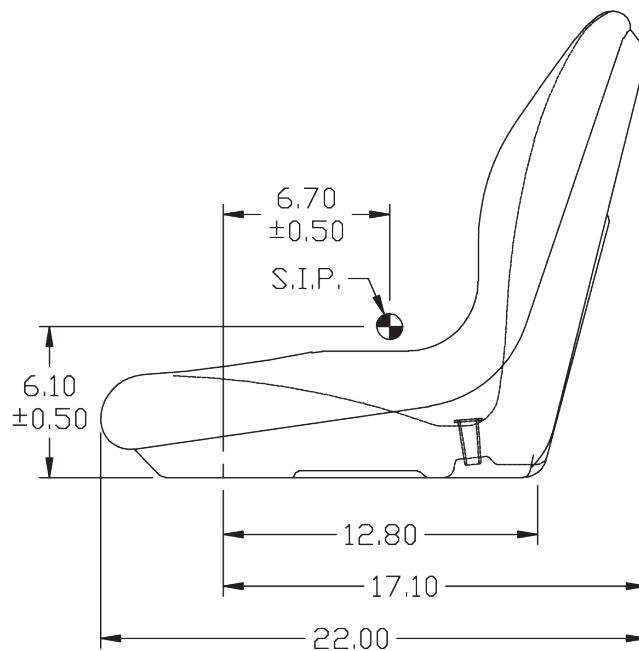

SIDE VIEW

*Drawings not shown with included mounting plate.