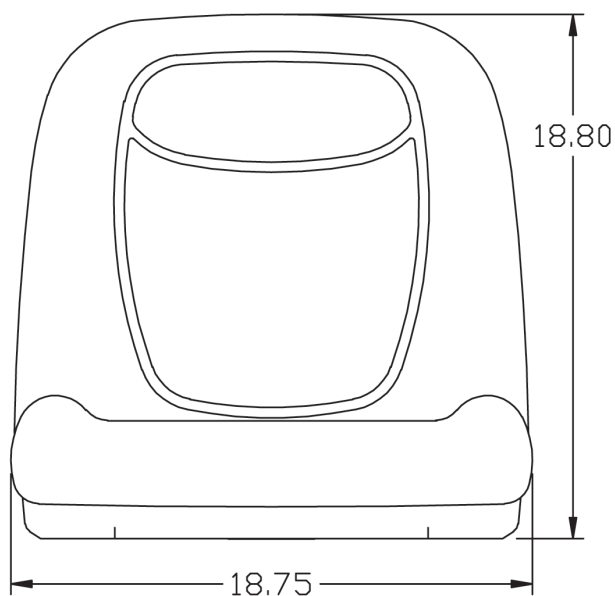

APPLICATIONS

Lawn Mowers

Simplicity® Lawn Mowers

OPTIONS

- 7947 Armrest Kit
- 7911* Lap Belt
- 7925* 45.5" Retractable Seat Belt
- *6002 Seat Belt Bracket
  (Necessary with PNs: 7911 & 7925)
- 8443 47" Retractable Seat Belt with Switch
- 8590 51.5" Orange Retractable Seat Belt
- 6043 Slide Rail Kit
- 8666 Operator Presence Switch
  (Normally Open)
- 8667 Operator Presence Switch
  (Normally Closed)
- 8671 4-Prong Operator Presence Switch
  (Normally Closed)

EXACT SEAT COVERS

- 9100 Yellow Endura Fabric
- 9101 Black Endura Fabric
- 9102 Camo Endura Fabric
- 9121 Blue Faded Polyester

FRONT VIEW