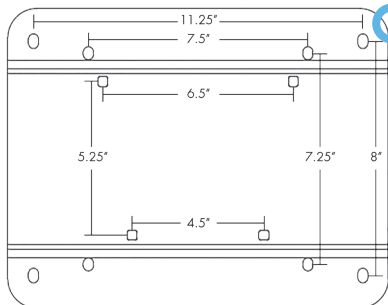

Mounting plate included

See **REVERSE** for applications, drawings and options.

Exact Seat Covers available for this seat.

- Accepts operator presence switch
- Mounting patterns include (W x L) 4.5" x 5.25" or 6.5" x 5.25"