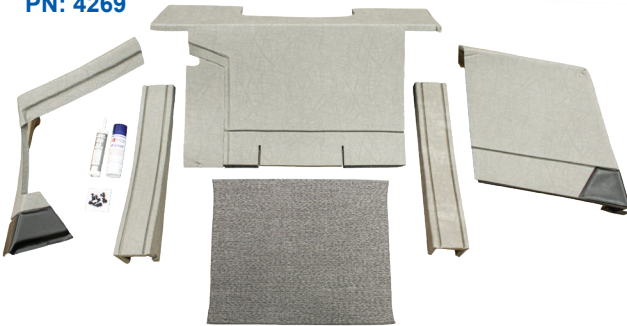

Case 94 & 94-96 Series

Quick Fit Lower Cab Kits

CHOOSE FROM

94 Series
Lower Cab Kit
(Berkshire Gray)
PNs: 4269

OR

94-96 Series
Lower Cab Kit
(Berkshire Gray)
PNs: 4270

QUICK FIT CAB KITS OFFER QUICK INSTALLATION

The Case 94 & 94-96 Series Quick Fit Lower Cab Kits with Corner Posts give you the quickest solution when replacing cab interior. Quick Fit cab kits are faster & easier to install, wrinkle-free, do not require messy glue cans for adhesive, and can be easily removed and repositioned without ruining upholstery. Easily snap these pre-formed pieces into place to make your tractor cab look like new.

PN: 4269

**Case 94 Series Quick Fit
Lower Cab Kit with Corner Posts**

PN: 4270