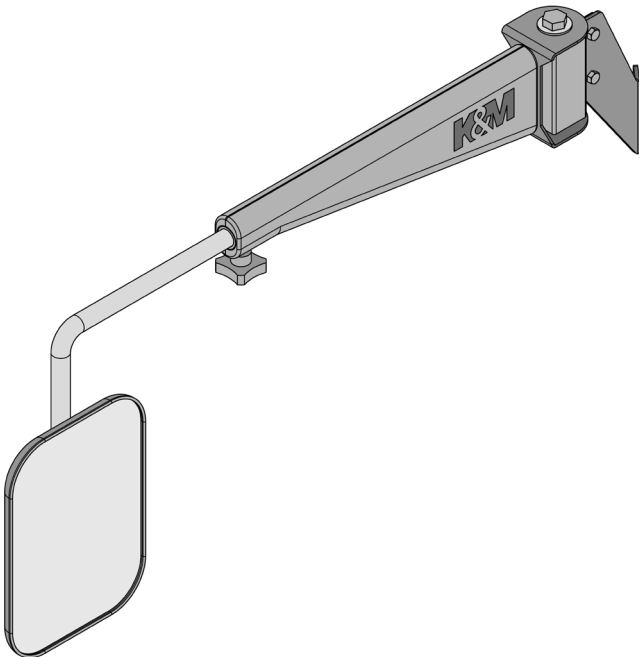

## APPLICATIONS

Tractors

**Fits - John Deere® 9000 and 9020 4WD Series Tractors:**

**9000 Series:** 9100, 9200, 9300, 9400, 9500

**9020 Series:** 9120, 9220, 9320, 9420, 9520

## OPTIONS

3110 Mirror Head Rect. Convex

PN: 3166 VIEW WITH BRACKET

PN: 3167 VIEW WITH BRACKET