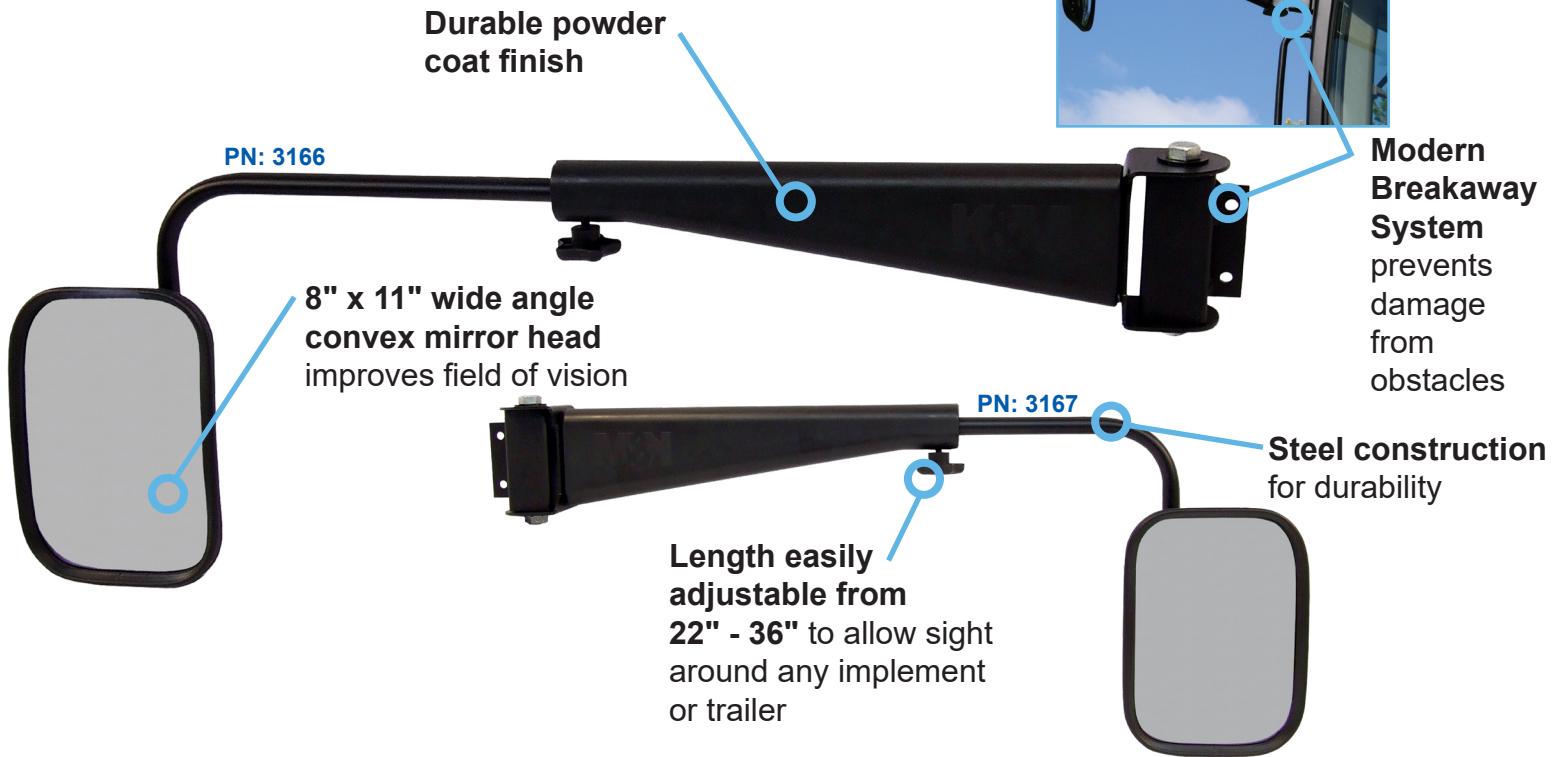

## Mirrors

### CHOOSE FROM

Left-Hand  
Mirror  
**PN: 3166**

OR

Right-Hand  
Mirror  
**PNs: 3167**

*Note: Mounting bracket not shown, but standard with mirror. See reverse for drawing.*

See **REVERSE** for applications and options.

- Easily adjustable and extendable to 14"
- Left-hand and right-hand mirrors sold separately
- Includes hardware, mounting bracket and install instructions

TRACTORSSEATS.com

800-328-1752

308 NW 2nd Street • Renville, MN 56284