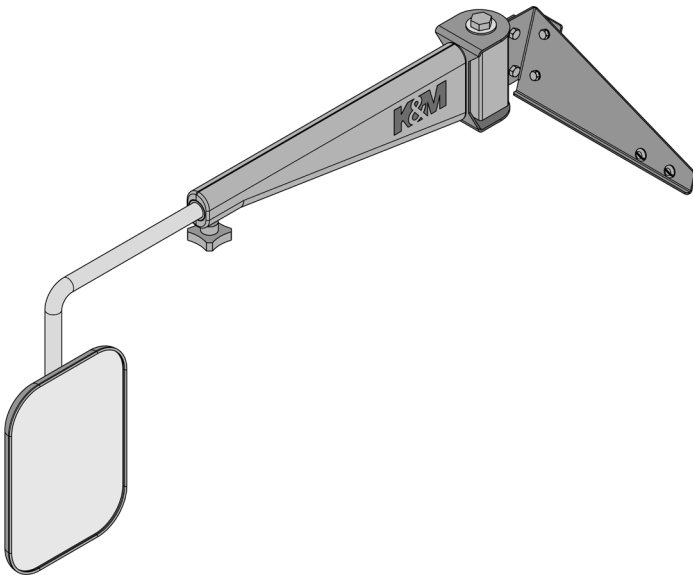

APPLICATIONS

Tractors

**Fits - Case IH® Maxxum Series Tractors: 5120, 5130,
5140, 5220, 5230, 5240, 5250**

OPTIONS

3110 Mirror Head Rect. Convex

PN: 3133 VIEW WITH BRACKET