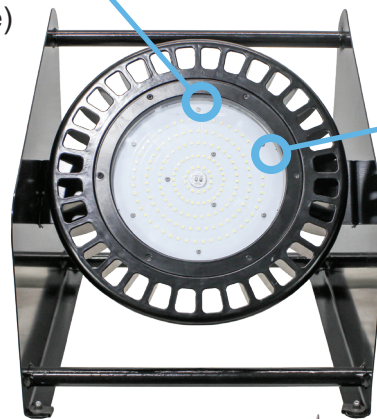

KM LED Portable Light

Kit with 150W High Bay Light

KM LED 150W High Bay Portable Shop Light Kit
PN: 2659

Has 5700k bulbs
(pure white)

120° pattern with flood beam to help illuminate your work space

Save yourself time & money with LED lights

The KM LED 150W High Bay Portable Shop Light Kit provides a flexible lighting solution for your every need. It features 5700k (pure white) bulbs with a 120° beam pattern to give you enough light in your barn, shop, warehouse and more! This K&M engineered light kit is ideal for illuminating enclosed areas and large job sites where portable lighting is required.

180° adjustable wall mounted bracket to easily customize for every type of shop work space

PN: 2659 provides up to 9,500 square ft. of work area coverage

PN: 2659 Includes: One Tiger Lights TLHB-150W Light with Mounting Plate, two knobs, one power plug & one steel base stand with handle and rubber feet

- Light and stand dimensions: 14" wide x 15" long x 15" tall
- Light and stand weight: 25 lbs
- Light dimensions: 13" diameter x 6" height
- 20,250 effective lumens; 150 watts
- Aluminum die-cast heat sinks are good for heat dissipation
- UL approved
- IP65 rated (dust proof & water-resistant) and RoHS compliant
- Can run on AC100-277V