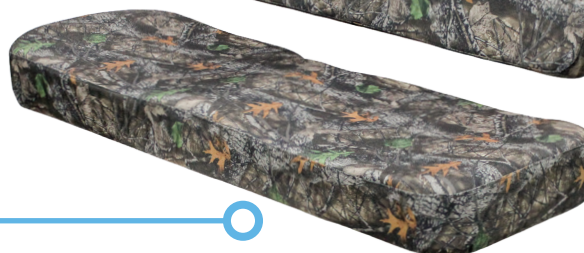

Kubota RTV 900-1140

Bench Seat Kit

CHOOSE FROM

Gray Vinyl
PN: 8621

OR

Camo Fabric
PN: 8623

3" thick backrest cushion
with 35.5" x 9.5" (W x H)
dimensions

PN: 8621

4" thick seat cushion
with 44" x 17" (W x H)
dimensions

PN: 8623

Cushions have a
wood core for comfort
and versatility

APPLICATIONS

Utility Vehicles

Fits - Kubota® RTV Work Utility Vehicles

*(Replaces Kubota® Numbers K7564-56010 (set),
K7611-56010 (seat bottom) and
K7311-56020 (backrest))*