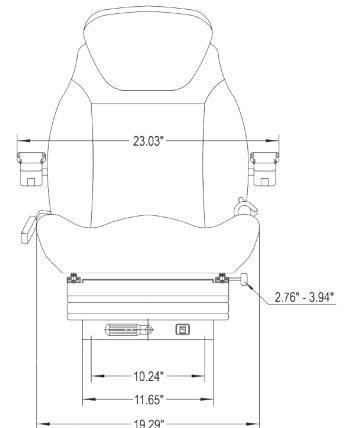

FRONT VIEW

TRACTORSSEATS.com CONSTRUCTIONSEATS.com

800-328-1752

308 NW 2nd Street • Renville, MN 56284