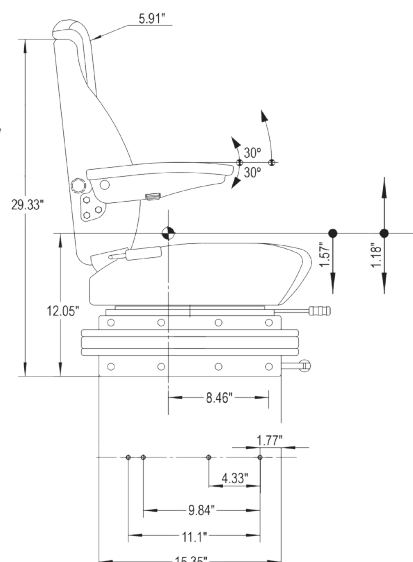

- 10.25" x 4.375", 5.5", 6.75", 9.75" or 11"

- Adjustable backrest folds forward and reclines
- Adjustable backrest extension for extra height
- 3-position adjustable seat height within 2.36"
- 110 - 287 lb weight adjustment
- Slide rails provide fore/aft adjustment
- Seat dimensions: 23.6" x 27.8" x 15.4" (W x H x D)

### SIDE VIEW