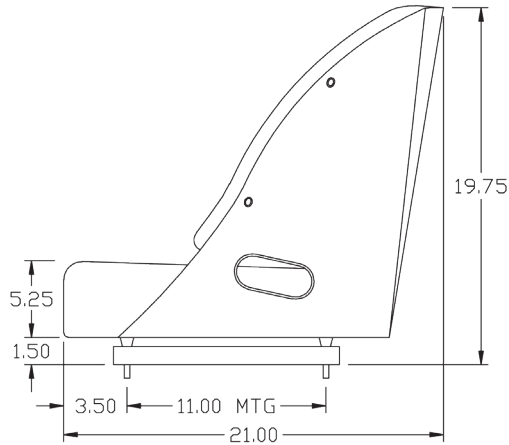

APPLICATIONS

Dozers

Front End Loaders

Wheel Scrapers

Tractors

OPTIONS

- 7911* Lap Belt
- 7925* 45.5" Retractable Seat Belt
- *6002 Seat Belt Bracket
(Necessary with PNs: 7911 & 7925)
- 8443 47" Retractable Seat Belt with Switch
- 8590 51.5" Orange Retractable Seat Belt

FRONT VIEW

SIDE VIEW

BOLT PATTERN