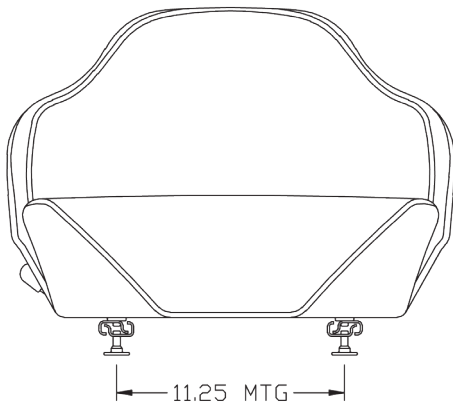

APPLICATIONS

Dozers

Front End Loaders

Wheel Scrapers

Tractors

OPTIONS

- 7911* Lap Belt
- 7925* 45.5" Retractable Seat Belt
- *6002 Seat Belt Bracket
(Necessary with PNs: 7911 & 7925)
- 8443 47" Retractable Seat Belt with Switch
- 8590 51.5" Orange Retractable Seat Belt

FRONT VIEW

SIDE VIEW

BOLT PATTERN