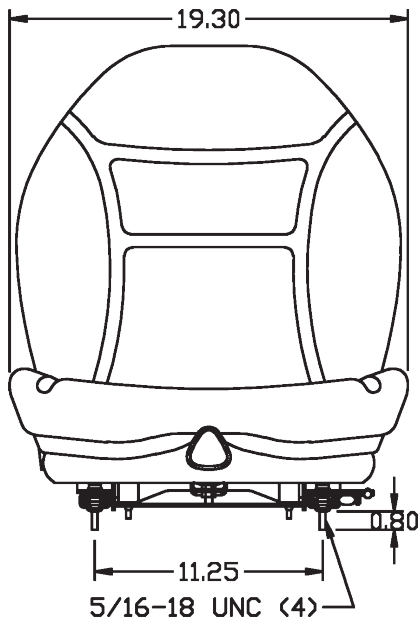

MAINTENANCE ITEMS

- 7971 Complete Cushion Replacement Kit (Black Vinyl)
- 7972 Complete Cushion Replacement Kit (Gray Vinyl)
- 8492 Complete Cushion Replacement Kit with Backrest Angle Adjustment (Black Vinyl)

FRONT VIEW