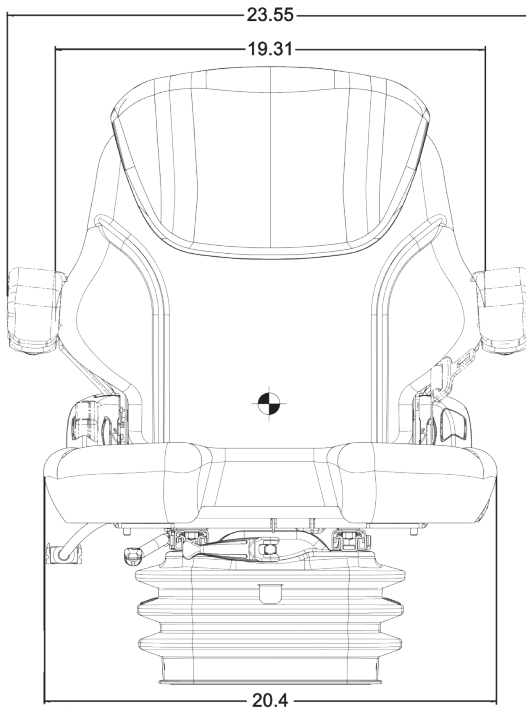

APPLICATIONS

Utility Tractors

OPTIONS

- 7885 LH Armrest
- 7884 RH Armrest
- 8573 Backrest Extension Install Kit
- 7887 Retractable Seat Belt
- 86266 Operator Presence Switch
- 8065 Seat/Backrest Cover Kit
  (Alcanta Two-Tone Gray Fabric)
- 8066 Backrest Extension Cover Kit
  (Alcanta Two-Tone Gray Fabric)

MAINTENANCE ITEMS

- 8466 Replacement Backrest Kit
- 8370 Replacement MSG65/75 Seat Belt
  Cover Kit
- 8399 Replacement Backrest Handle
  Adjustment Kit
- 8438 Replacement MSG283 Mechanical
  Suspension
- 8240 Replacement Flip Handle

FRONT VIEW