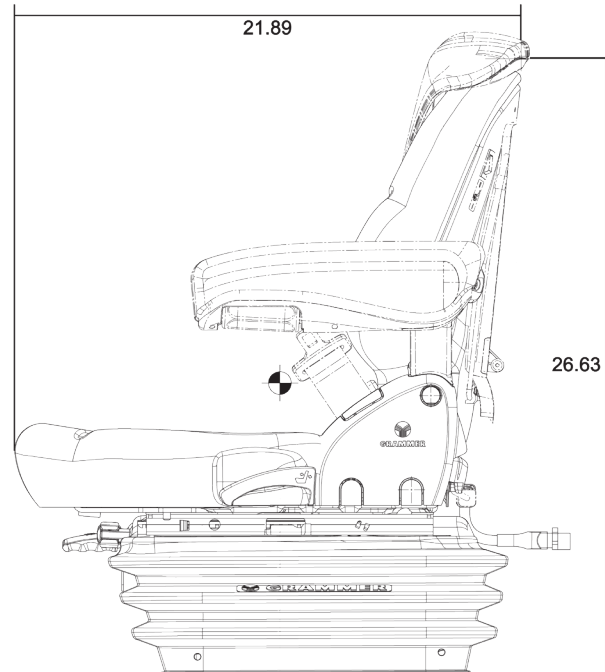

# KM 283

Uni Pro™ Seat & Suspension

Brown Fabric  
PN: 8394

See **REVERSE** for applications, drawings and options.

- **Grammer MSG283/531 Seat**
- Narrow mechanical suspension ideal for tight spaces
- 2.75" suspension stroke
- Internal shock and spring
- Seat measures 20.4" wide and 26.63" high

## OPTIONS

- 7885 LH Armrest
- 7884 RH Armrest
- 8573 Backrest Extension Install Kit
- 7887 Retractable Seat Belt
- 86266 Operator Presence Switch
- 8065 Seat/Backrest Cover Kit  
(Alcanta Two-Tone Gray Fabric)
- 8066 Backrest Extension Cover Kit  
(Alcanta Two-Tone Gray Fabric)

**FRONT VIEW**

**SIDE VIEW**

*\*Drawings shown with optional armrests and seat belt.  
Drawings shown with backrest extension, but not available.*