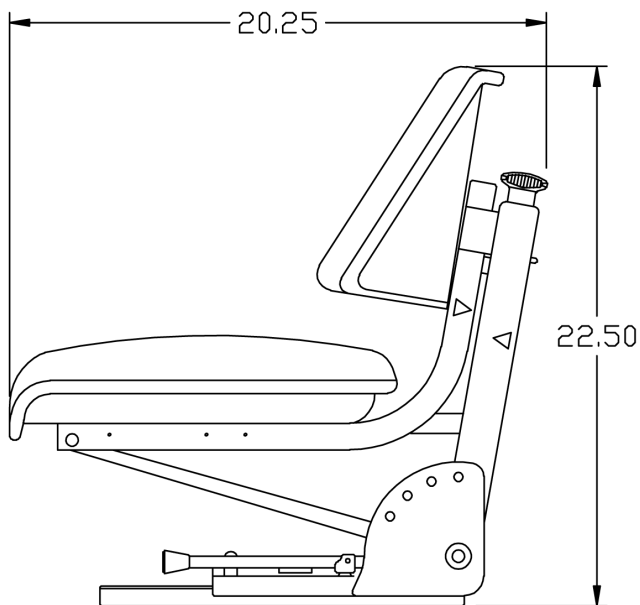

Vacuum formed waterproof vinyl adds comfort and durability

Adjustable angle base

Slide rails provide 6" fore/aft adjustment in 0.5" increments ensuring operator comfort

See **REVERSE** for applications, drawings and options.

- Mechanical suspension with 4" suspension stroke
- Hydraulic shock absorber
- 18.5" seat width
- Seat belt fixation points

TRACTORSSEATS.com

800-328-1752

308 NW 2nd Street • Renville, MN 56284

APPLICATIONS

Utility Tractors

OPTIONS

- 7469 Armrest Kit
- 8501 6" Lap Belt

MAINTENANCE ITEMS

- 7475 Replacement Backrest Cushion (Black Vinyl)
- 7478 Replacement Seat Cushion (Black Vinyl)
- 7479 Replacement Seat Cushion (Blue Vinyl)
- 7480 Replacement Seat Cushion (Yellow Vinyl)

**Replacement cushions only fit the K&M seat assembly.*

SIDE VIEW

BOLT PATTERN