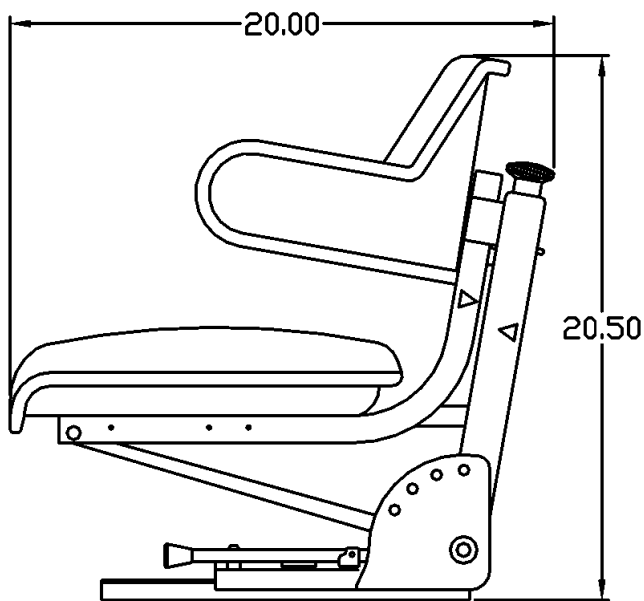

APPLICATIONS

Utility Tractors

OPTIONS

8501 6" Lap Belt

MAINTENANCE ITEMS

- 7472 Replacement Backrest Cushion (Black Vinyl)
- 7474 Replacement Backrest Cushion (Yellow Vinyl)
- 7478 Replacement Seat Cushion (Black Vinyl)
- 7479 Replacement Seat Cushion (Blue Vinyl)
- 7480 Replacement Seat Cushion (Yellow Vinyl)

*Replacement cushions only fit the K&M seat assembly.

SIDE VIEW