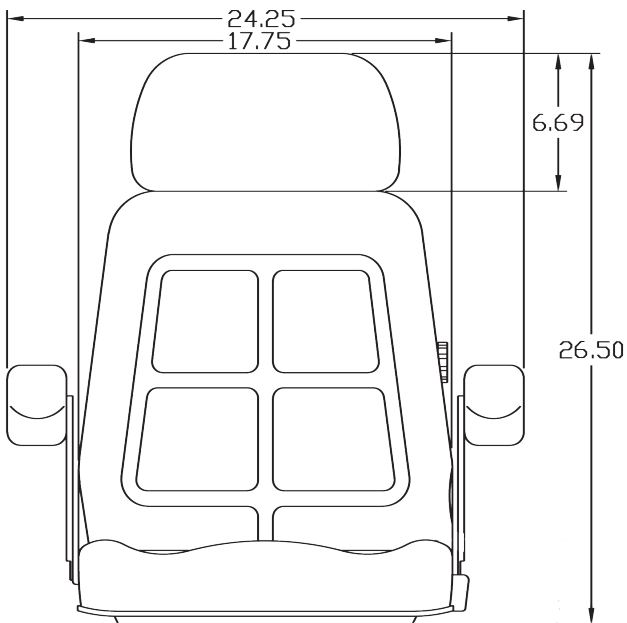

APPLICATIONS

Tractors

OPTIONS

- 7911 Lap Belt
- 7925 45.5" Retractable Seat Belt
- 8443 47" Retractable Seat Belt with Switch
- 8590 51.5" Orange Retractable Seat Belt

MAINTENANCE ITEMS

- 8644 Replacement Armrest Kit
- 8385 Replacement Seat Cushion (Black Vinyl)

*Replacement cushion only fits the K&M seat assembly.

FRONT VIEW