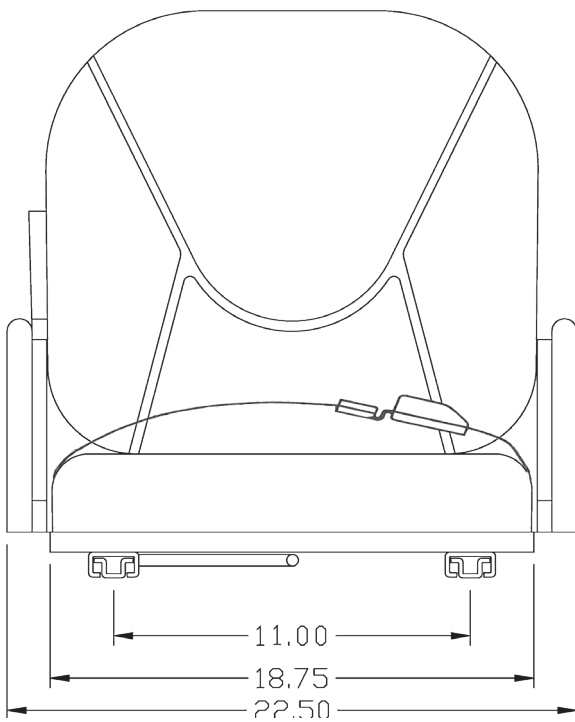

APPLICATIONS

FRONT VIEW