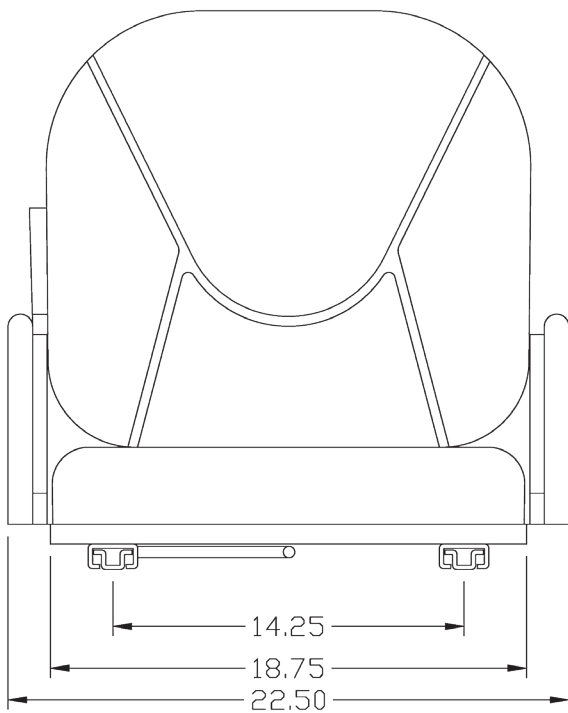

KM 1708

Uni Pro™ Seat Assembly

Black Vinyl
PN: 8054

See **REVERSE** for applications, drawings and options.

- Accepts operator presence switch
- **Mounting:** Pattern include (W x L) 11.25" or 13.5" x 11"

TRACTORSEATS.com CONSTRUCTIONSEATS.com

800-328-1752

308 NW 2nd Street • Renville, MN 56284

APPLICATIONS

Forklifts

*Replacement Seat for Daewoo® & Doosan® Forklifts

OPTIONS

- 7911 Lap Belt
- 7925 45.5" Retractable Seat Belt
- 8443 47" Retractable Seat Belt with Switch
- 8590 51.5" Orange Retractable Seat Belt
- 8665 Operator Presence Switch (Normally Open)

FRONT VIEW

SIDE VIEW