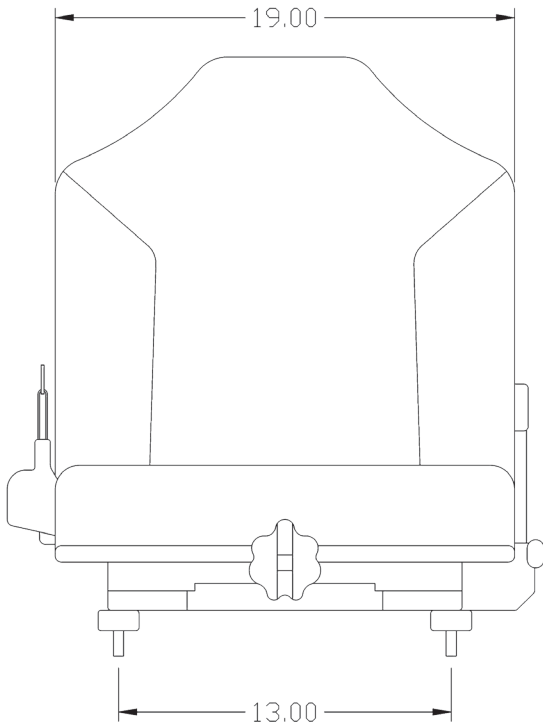

APPLICATIONS

*Replacement Seat for Clark Forklifts

FRONT VIEW