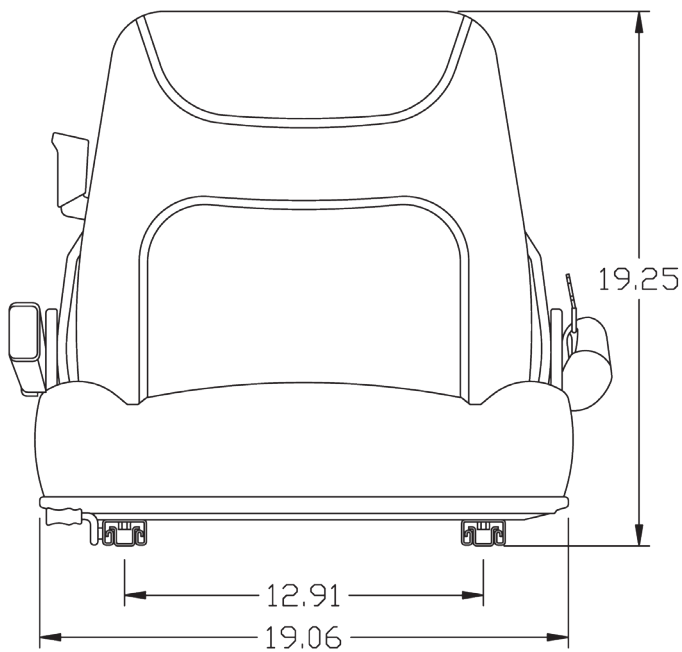

Slide rails provide 8.25" fore/aft adjustment ensuring operator comfort

See **REVERSE** for applications, drawings and options.

- Mechanical suspension
- 1.5" suspension travel
- 130 - 265 lb weight adjustment
- Operator presence switch meets OEM safety standards

TRACTORSEATS.com CONSTRUCTIONSEATS.com

800-328-1752

308 NW 2nd Street • Renville, MN 56284

APPLICATIONS

Forklifts

OPTIONS

- 8644 Armrest Kit
- 7819 Hip Restraint Kit
- 7911 Lap Belt
- 7925 45.5" Retractable Seat Belt
- 8443 47" Retractable Seat Belt with Switch
- 8590 51.5" Orange Retractable Seat Belt

FRONT VIEW

SIDE VIEW

**Drawings shown with optional seat belt.*