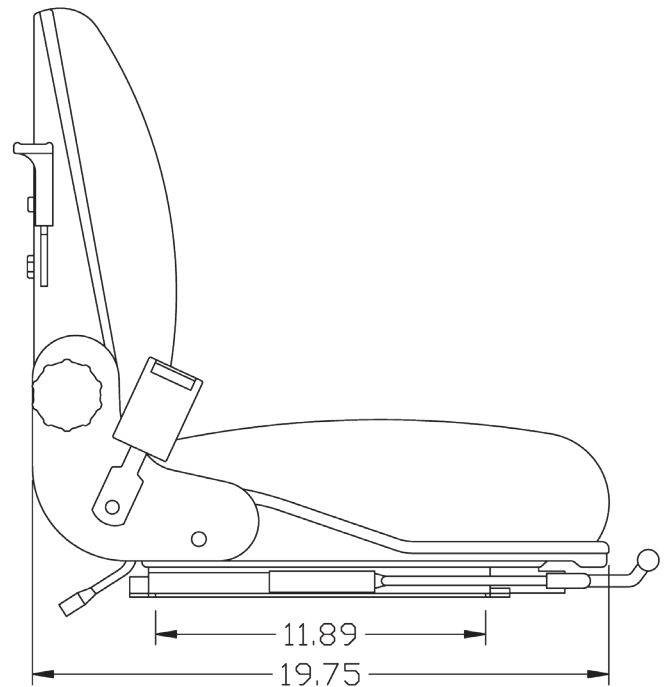

Slide rails provide 8.25" fore/aft adjustment ensuring operator comfort

See **REVERSE** for applications, drawings and options.

- Mechanical suspension
- 1.5" suspension travel
- 130 - 265 lb weight adjustment
- Operator presence switch meets OEM safety standards

TRACTORSEATS.com CONSTRUCTIONSEATS.com

800-328-1752

308 NW 2nd Street • Renville, MN 56284

APPLICATIONS

Forklifts

OPTIONS

- 8644 Armrest Kit
- 7819 Hip Restraint Kit
- 7911 Lap Belt
- 7925 45.5" Retractable Seat Belt
- 8443 47" Retractable Seat Belt with Switch
- 8590 51.5" Orange Retractable Seat Belt

FRONT VIEW

SIDE VIEW

**Drawings shown with optional seat belt.*