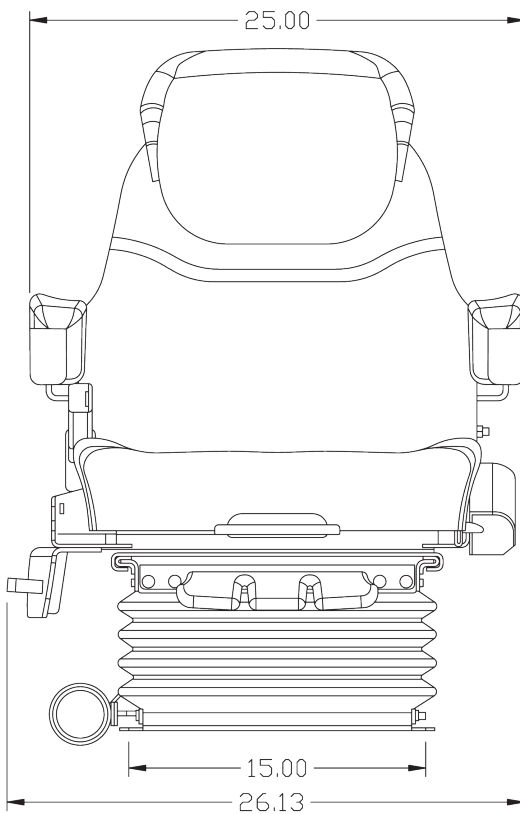

TRACTORSSEATS.com

800-328-1752

308 NW 2nd Street • Renville, MN 56284

APPLICATIONS

Tractors

MAINTENANCE ITEMS

- 7977 Replacement 2" Retractable Seat Belt
- 8417 Replacement 3" Retractable Seat Belt
- 8002 Replacement Seat Cushion with OPS (Charcoal Gray Fabric)
- 8509 Replacement Air Switch
- 8174 Replacement 12-Volt Compressor Kit

FRONT VIEW

SIDE VIEW

**Drawings shown with backrest extension, but backrest extension not available.*