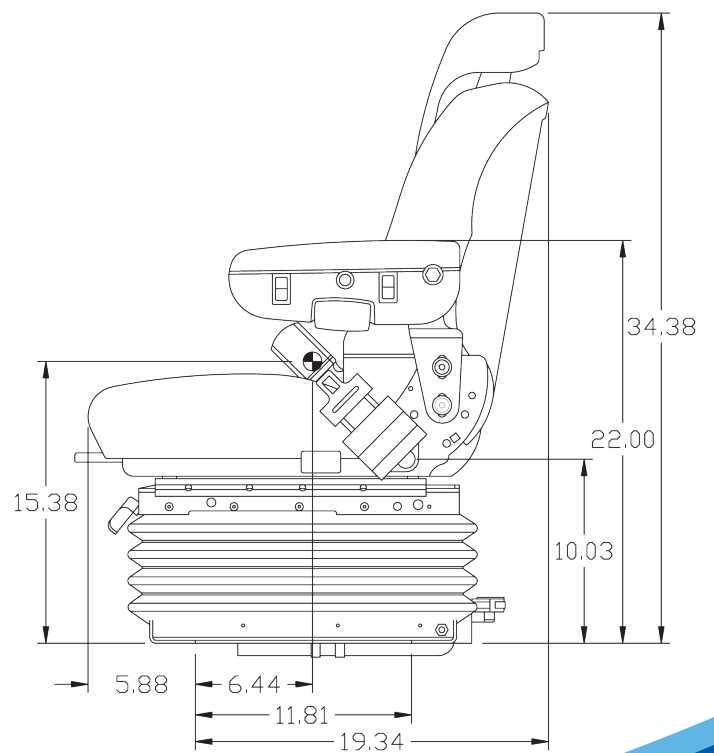

TRACTORSSEATS.com

800-328-1752

308 NW 2nd Street • Renville, MN 56284

APPLICATIONS

Tractors

MAINTENANCE ITEMS

- 7977 Replacement 2" Retractable Seat Belt
- 8417 Replacement 3" Retractable Seat Belt
- 8002 Replacement Seat Cushion with OPS (Charcoal Gray Fabric)
- 8509 Replacement Air Switch
- 8174 Replacement 12-Volt Compressor Kit

FRONT VIEW

SIDE VIEW

**Drawings shown with backrest extension, but backrest extension not available.*