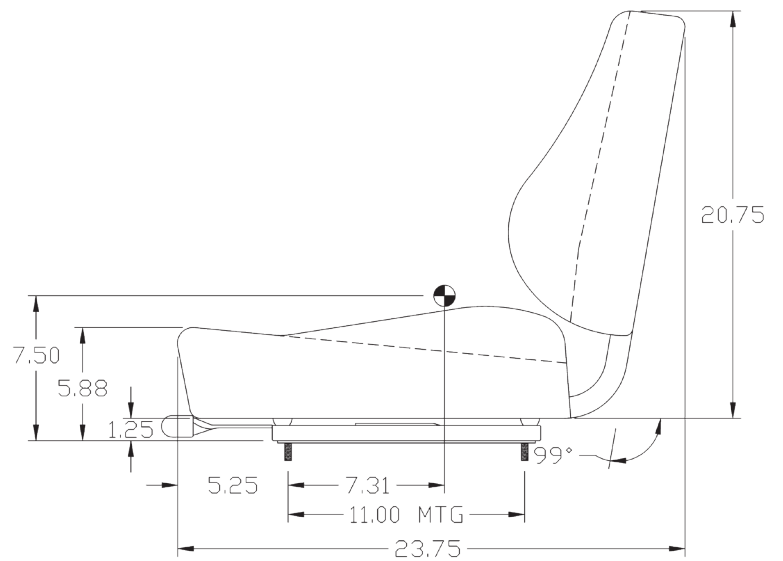

SIDE VIEW

*Drawings shown with optional armrests.