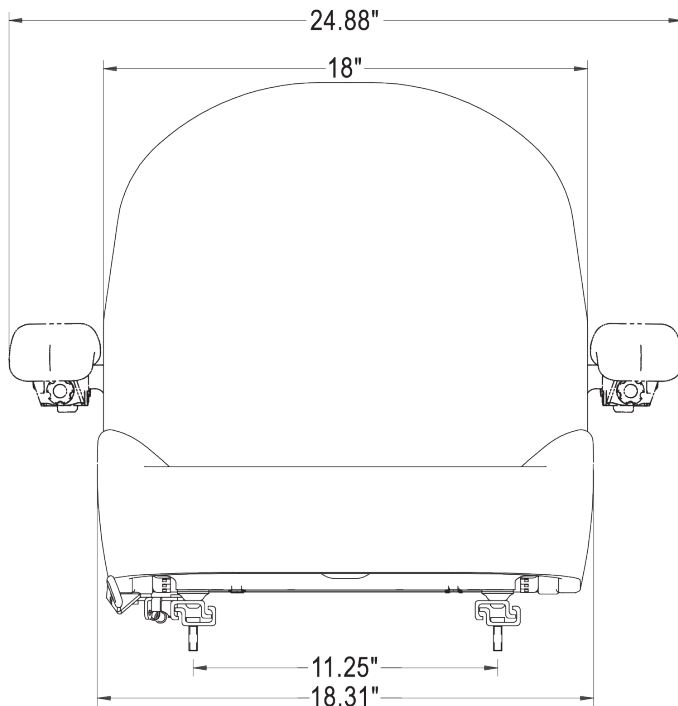

APPLICATIONS

OPTIONS

- 7911 Lap Belt
- 7925 45.5" Retractable Seat Belt
- 8443 47" Retractable Seat Belt with Switch
- 8590 51.5" Orange Retractable Seat Belt
- 8669 Operator Presence Switch (Normally Open)
- 8670 Operator Presence Switch (Normally Closed)

MAINTENANCE ITEMS

- 7835 Replacement Armrest Kit
- 8470 Replacement Padded Armrest Kit

FRONT VIEW