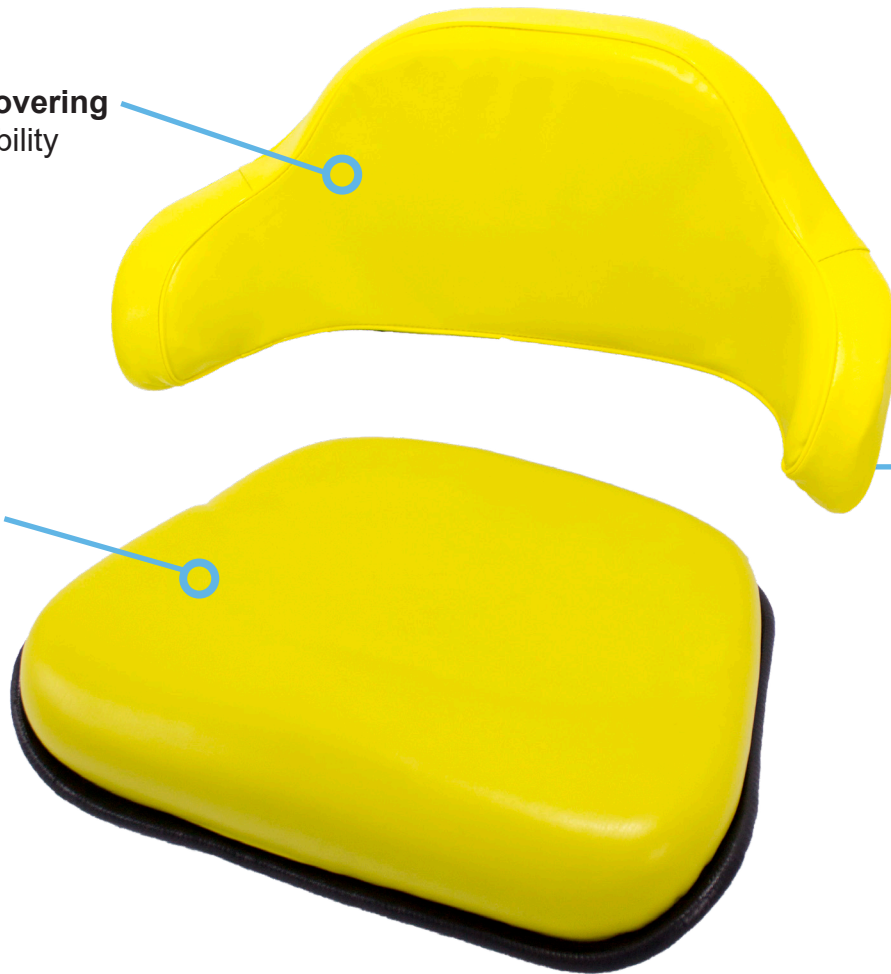

JD 2020 2-Piece Kit

Economy Version

Yellow Vinyl
PN: 8101

Heavy-duty vinyl covering for long-lasting durability

High density foam cushions to ensure operator comfort

Steel back construction for safety, durability and long life

See **REVERSE** for applications.

- Cushions only
- Cushions bolt to original seat frame
- Hardware not included

TRACTORSEATS.com

800-328-1752

308 NW 2nd Street • Renville, MN 56284

APPLICATIONS

Tractors

Fits - John Deere® Tractors:

Replaces John Deere® Part Number: TY9379

John Deere® Tractors 820, 830, 1010, 1020, 1030,
1120, 1520, 1530, 2020, 2030, 2040, 2120, 2150, 2155,
2250, 2255, 2350, 2355, 2440, 2550, 2555, 2630, 2640
(SN to 340999), 2750, 2755, 2855, 2955, 4000, 4020
(SN 201000 & Up), 4230, 4320