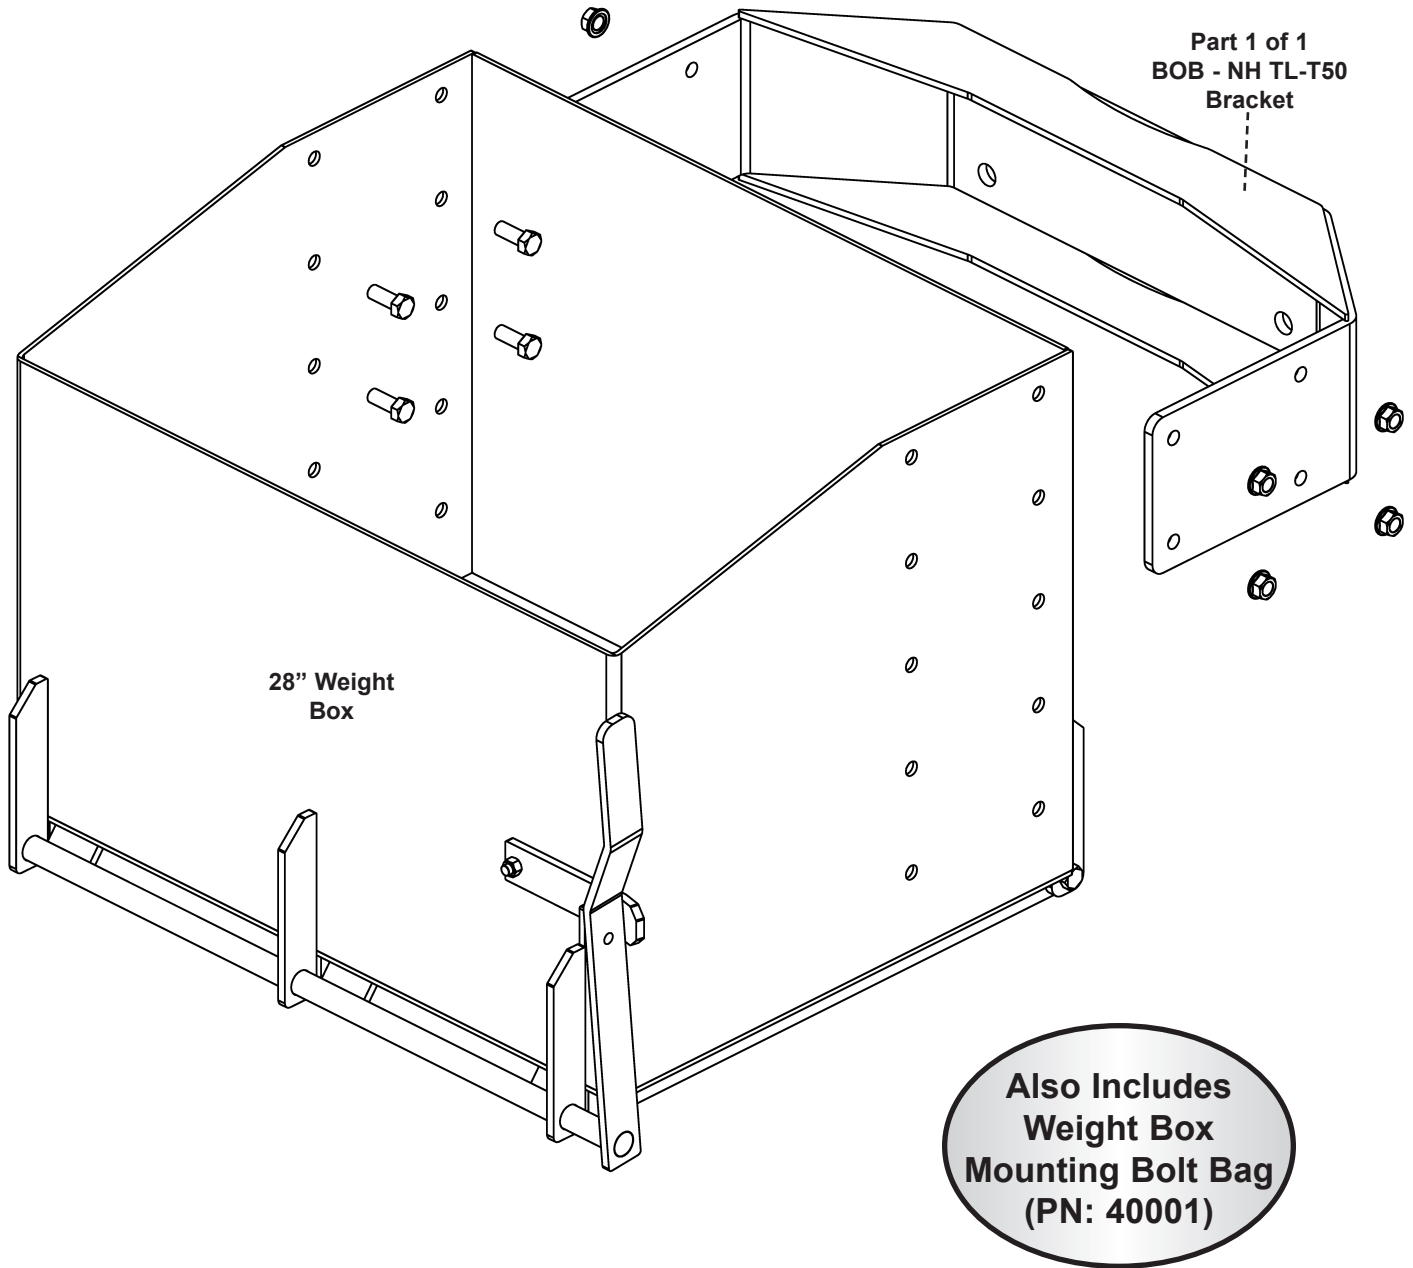

New Holland TL-T50 BOB 28"

TL80A, TL90A, TL100A, T5050, T5060, T5070

Part Number: 2502

(28" Weight Box PN: 1831)

K&M
Manufacturing

Phone - 800.328.1752
Fax - 320.329.3709
Email - sales@tractorseats.com
Web Site - www.tractorseats.com
P.O. Box 409 - 308 NW 2nd Street
Renville, MN 56284

New Holland TL-T50 BOB 24"

TL80A, TL90A, TL100A, T5050, T5060, T5070

Part Number: 2503

(24" Weight Box PN: 1830)

K&M
Manufacturing

Phone - 800.328.1752
Fax - 320.329.3709
Email - sales@tractorseats.com
Web Site - www.tractorseats.com
P.O. Box 409 - 308 NW 2nd Street
Renville, MN 56284