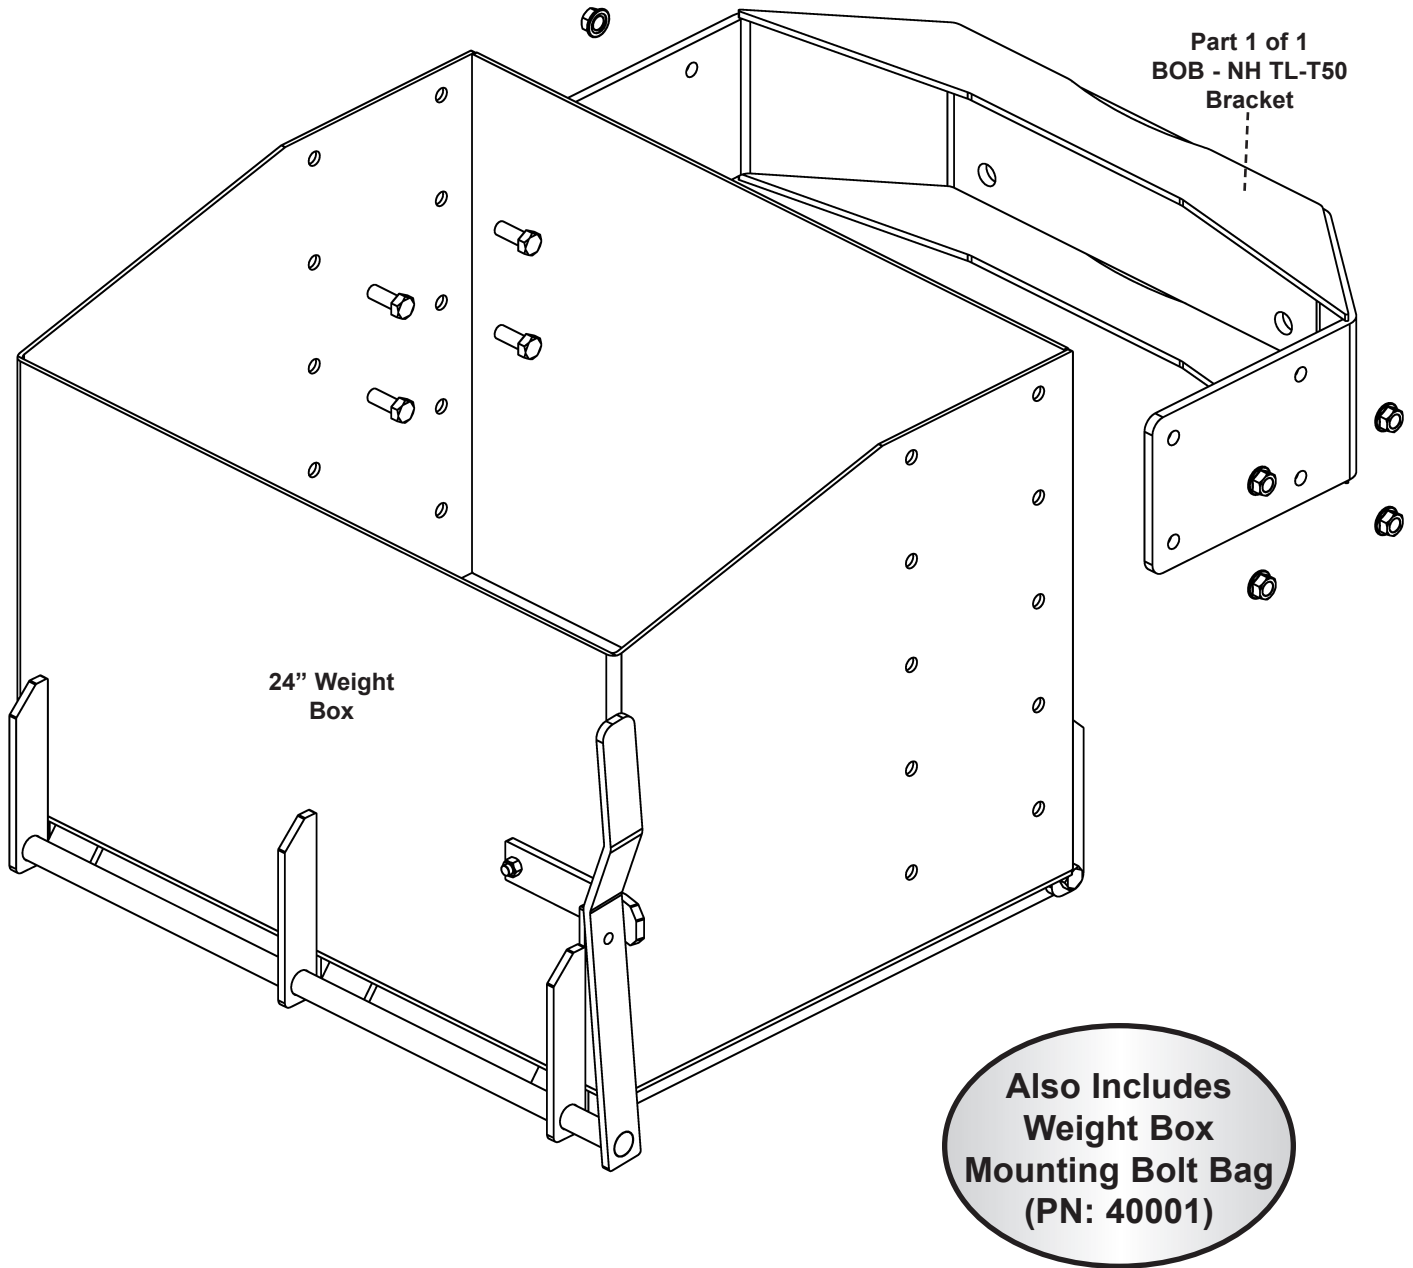

New Holland TL-T50 BOB 28"

TL80A, TL90A, TL100A, T5050, T5060, T5070

Part Number: 2502

(28" Weight Box PN: 1831)

K&M
Manufacturing

Phone - 800.328.1752
Fax - 320.329.3709
Email - sales@tractorseats.com
Web Site - www.tractorseats.com
P.O. Box 409 - 308 NW 2nd Street
Renville, MN 56284

New Holland TL-T50 BOB 24"

TL80A, TL90A, TL100A, T5050, T5060, T5070

Part Number: 2503

(24" Weight Box PN: 1830)

K&M
Manufacturing

Phone - 800.328.1752
Fax - 320.329.3709
Email - sales@tractorseats.com
Web Site - www.tractorseats.com
P.O. Box 409 - 308 NW 2nd Street
Renville, MN 56284