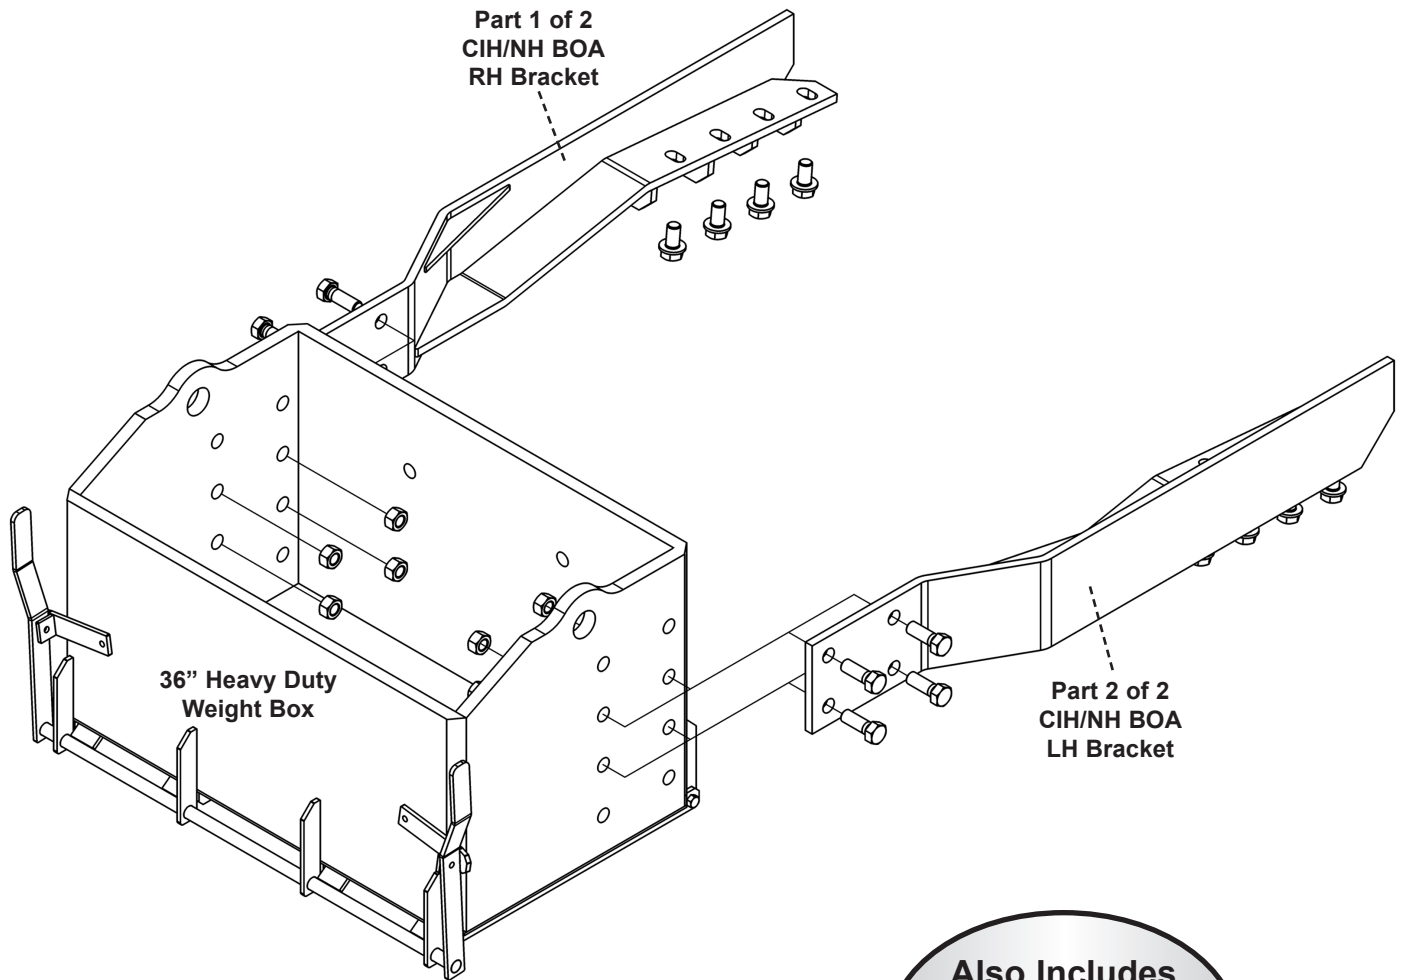

CIH STX / NH T-TJ Medium Frame HD BOA 36"

CIH STX 375, 380, 385, 425, 430, 435, 440, 450, 500

New Holland TJ Series 375, 380, 430, 440, 500; T Series 9030, 9040

Part Number: 2490

(36" Heavy Duty Weight Box PN: 1816)

Also Includes
Weight Box
Mounting Bolt Bag
(PN: 40007)

Phone - 800.328.1752

Fax - 320.329.3709

Email - sales@tractorseats.com

Web Site - www.tractorseats.com

P.O. Box 409 - 308 NW 2nd Street

Renville, MN 56284