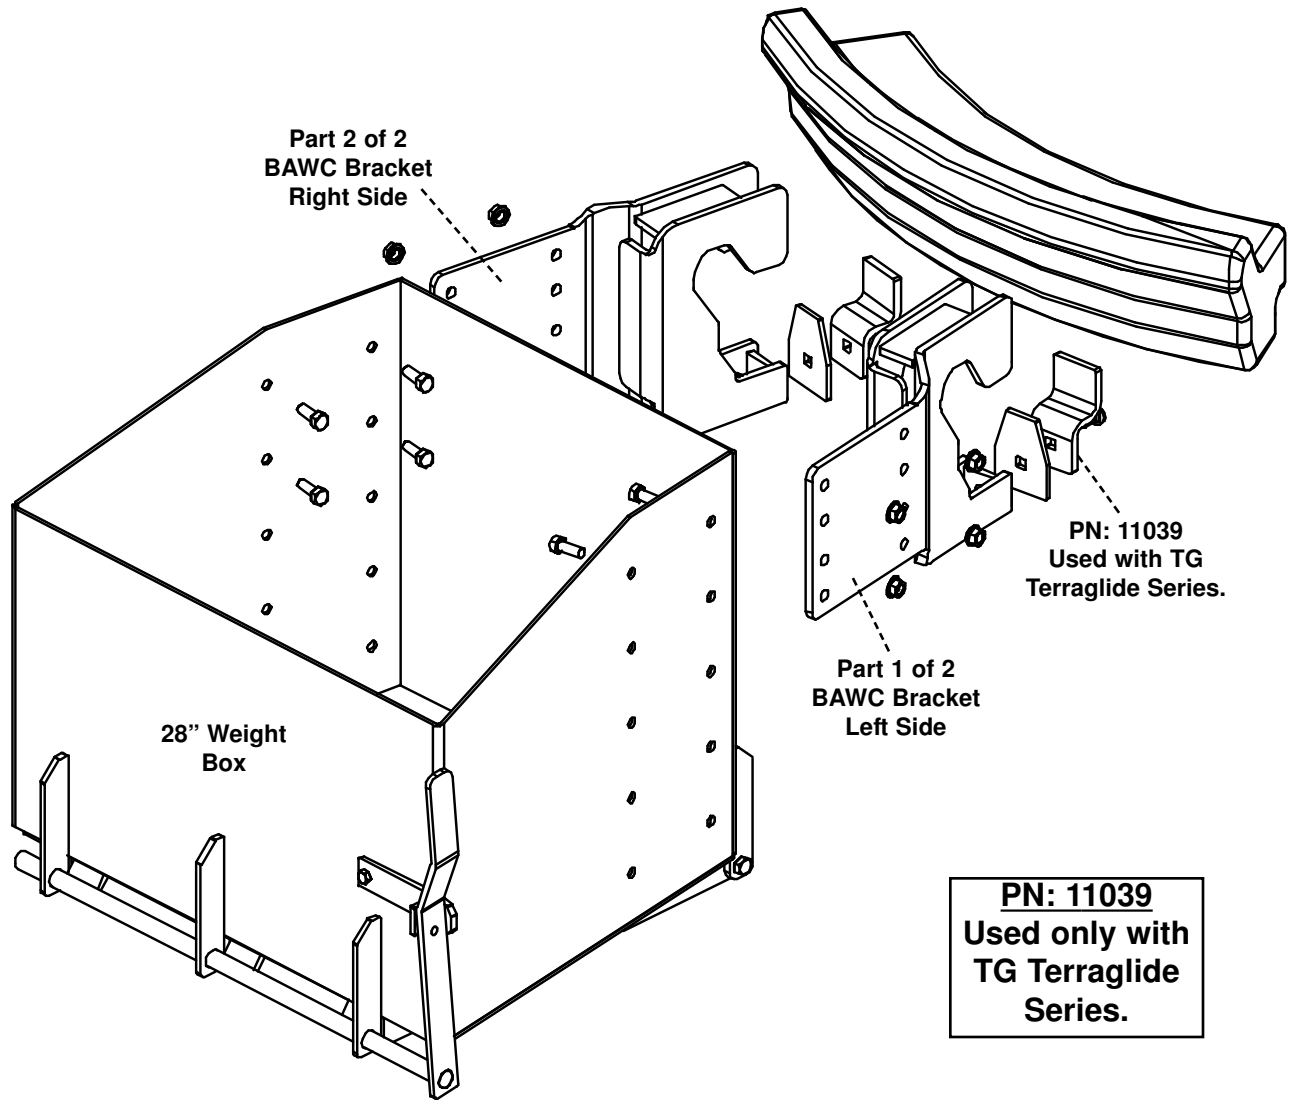

Ford New Holland BAWC

Buhler, Genesis / TM, TG Series Super Steer

Part Number: 2441

(28" Weight Box Part Number: 1837)

Included Hardware:

2 - 1/2" x 1 1/2" Carriage Bolts
2 - 1/2" Flange Nuts

Also Includes
Weight Box
Mounting Bolt Bag
(PN: 40001)