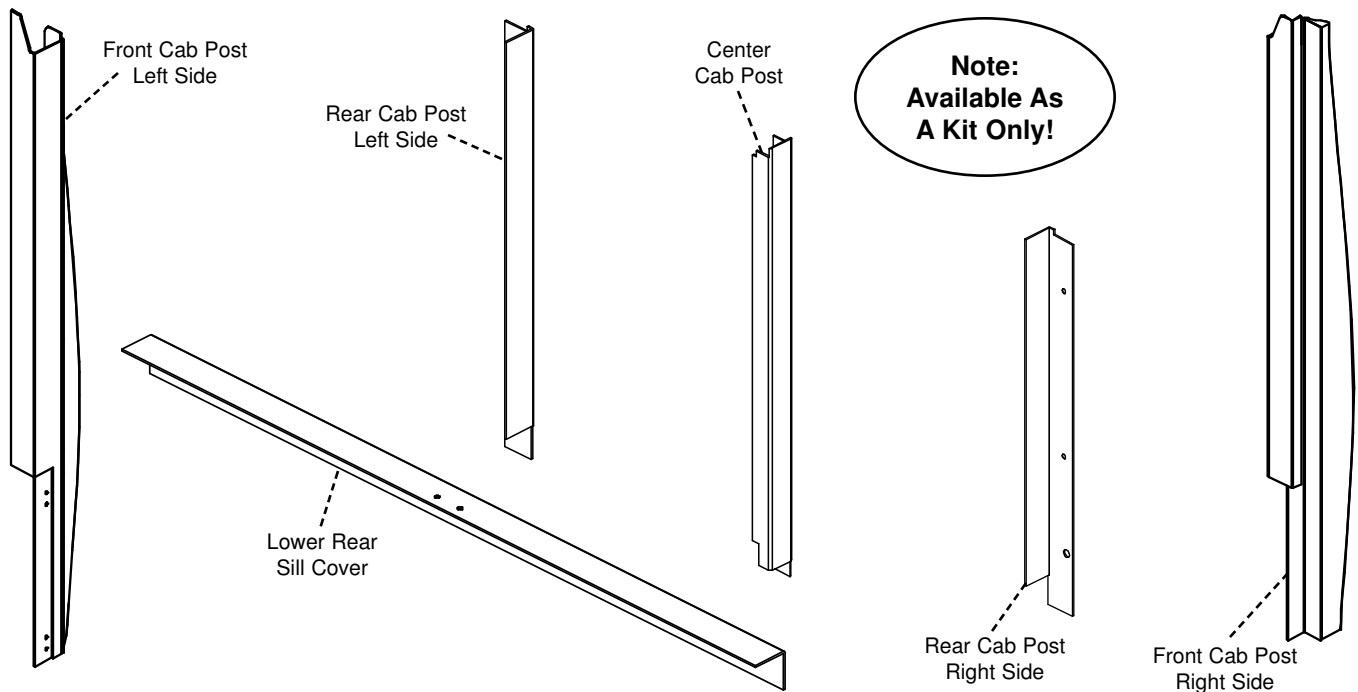

CIH Magnum Corner Post Kit - Early

Part No. - 4187

Fits Models: 7110, 7120, 7130, 7140, 7150, 7230, 7240, 7250, 8910, 8920, 8930, 8940 and 8950

CIH Magnum Corner Post Kit - Late

Part No. - 4188

Phone - 800.328.1752
Fax - 320.329.3709
Email - sales@tractorseats.com
Web Site - www.tractorseats.com
P.O. Box 409 - 308 NW 2nd Street
Renville, MN 56284