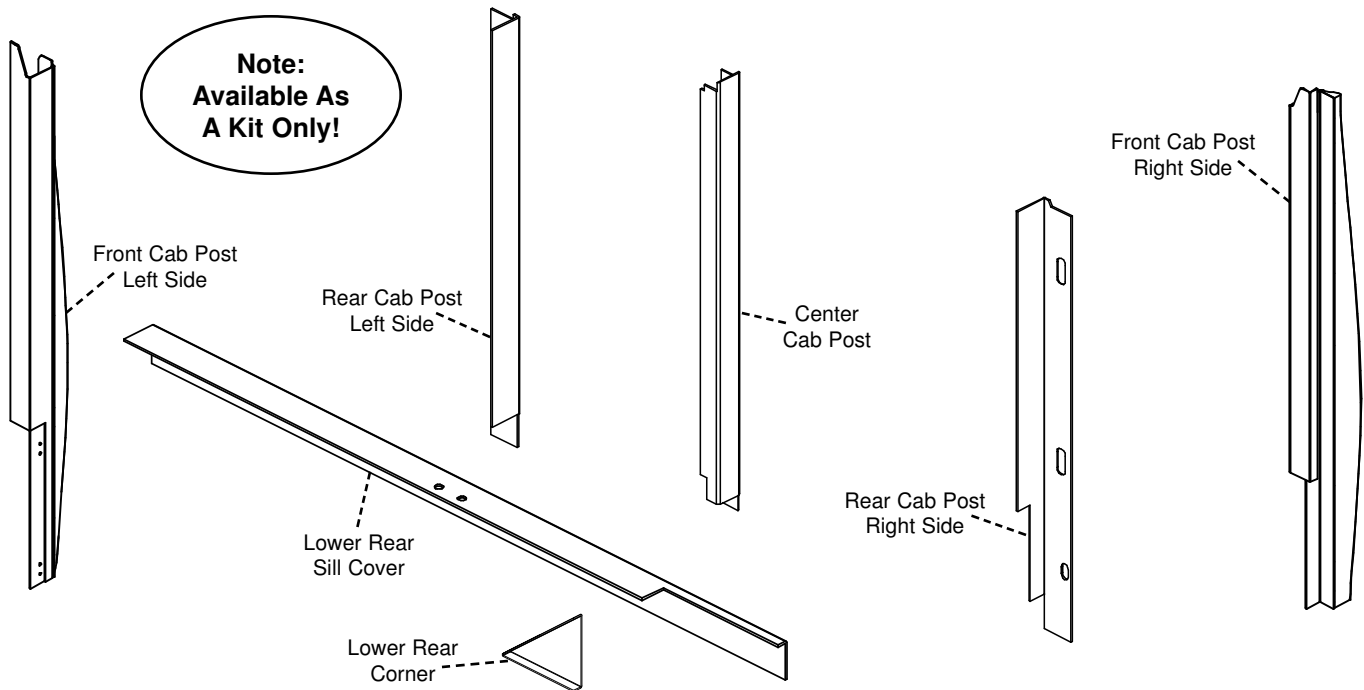

CIH Magnum Corner Post Kit - Early

Part No. - 4187

Fits Models: 7110, 7120, 7130, 7140, 7150, 7230, 7240, 7250, 8910, 8920, 8930, 8940 and 8950

CIH Magnum Corner Post Kit - Late

Part No. - 4188

Phone - 800.328.1752
Fax - 320.329.3709
Email - sales@tractorseats.com
Web Site - www.tractorseats.com
P.O. Box 409 - 308 NW 2nd Street
Renville, MN 56284