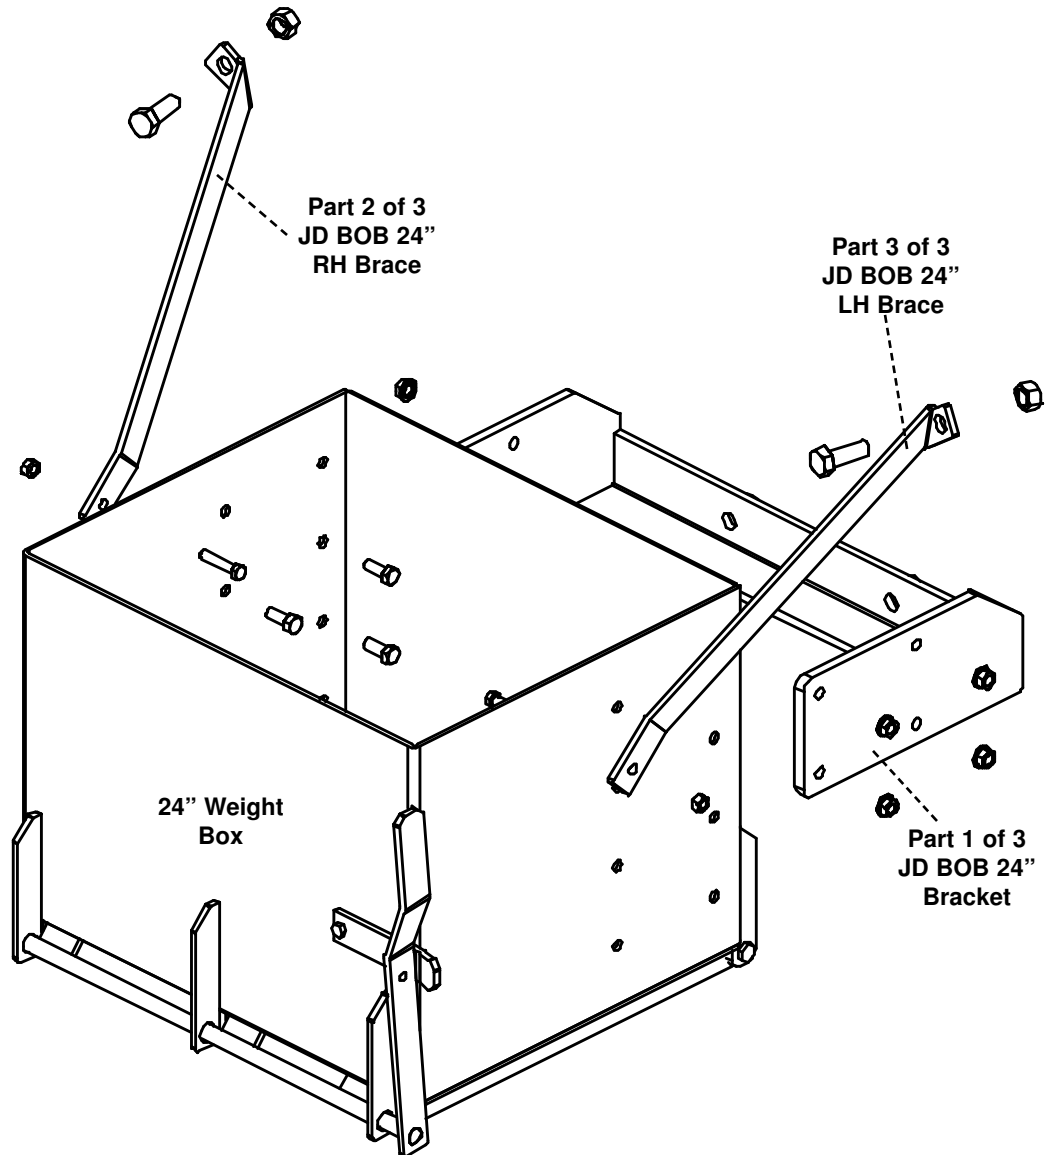

John Deere BOB 24"

10 & 20 Series

Bracket Part Number: 2330

(24" Weight Box Part Number: 1825)

Also Includes
Weight Box
Mounting Bolt Bag
(PN: 40001)

Phone - 800.328.1752
Fax - 320.329.3709
Email - sales@tractorseats.com
Web Site - www.tractorseats.com
P.O. Box 409 - 308 NW 2nd Street
Renville, MN 56284