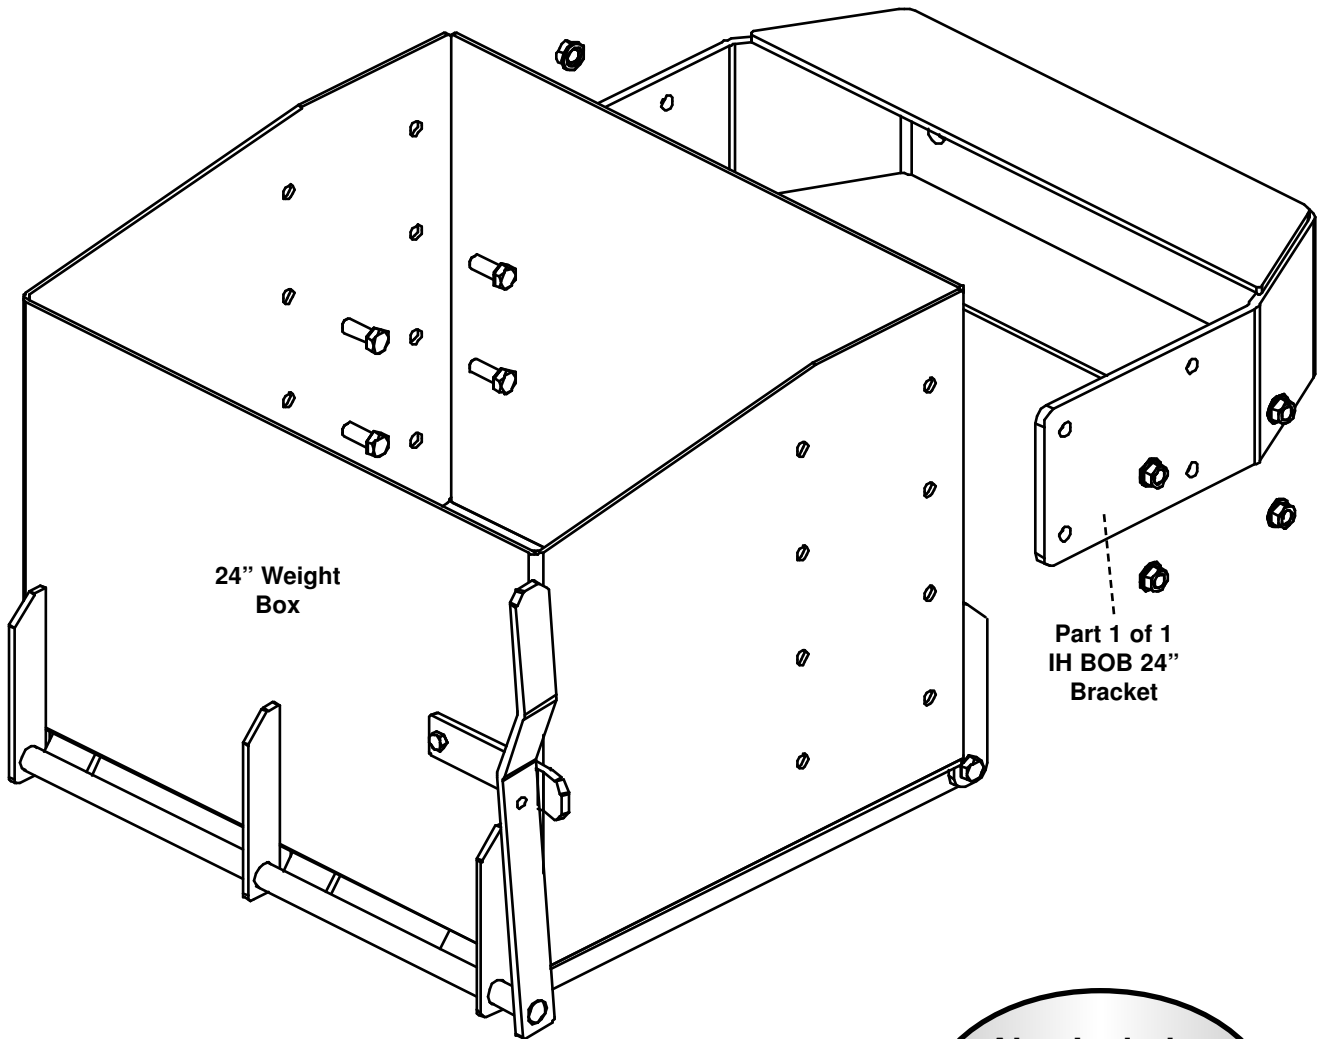

IH BOB 24"

IH 26, 56, 66, 68, 86, 88, CX, 3200 & 4200 Series

Bracket Part Number: 2395

(24" Weight Box Part Number: 1830)

Also Includes
Weight Box
Mounting Bolt Bag
(PN: 40001)

Phone - 800.328.1752

Fax - 320.329.3709