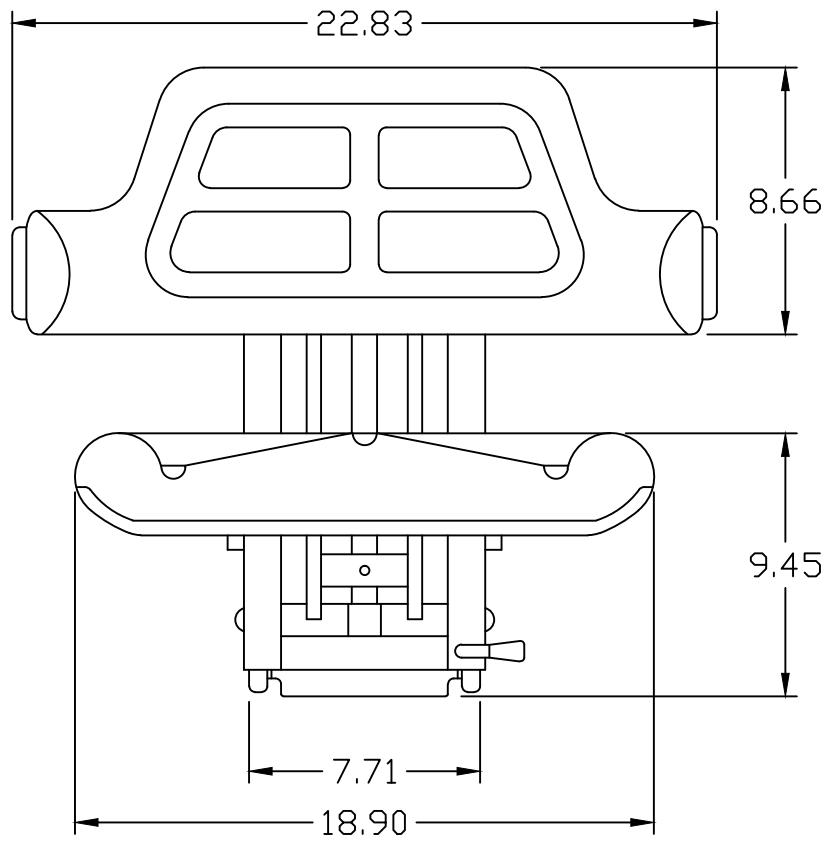

KM EC 250 Uni Pro

Front View

Side View