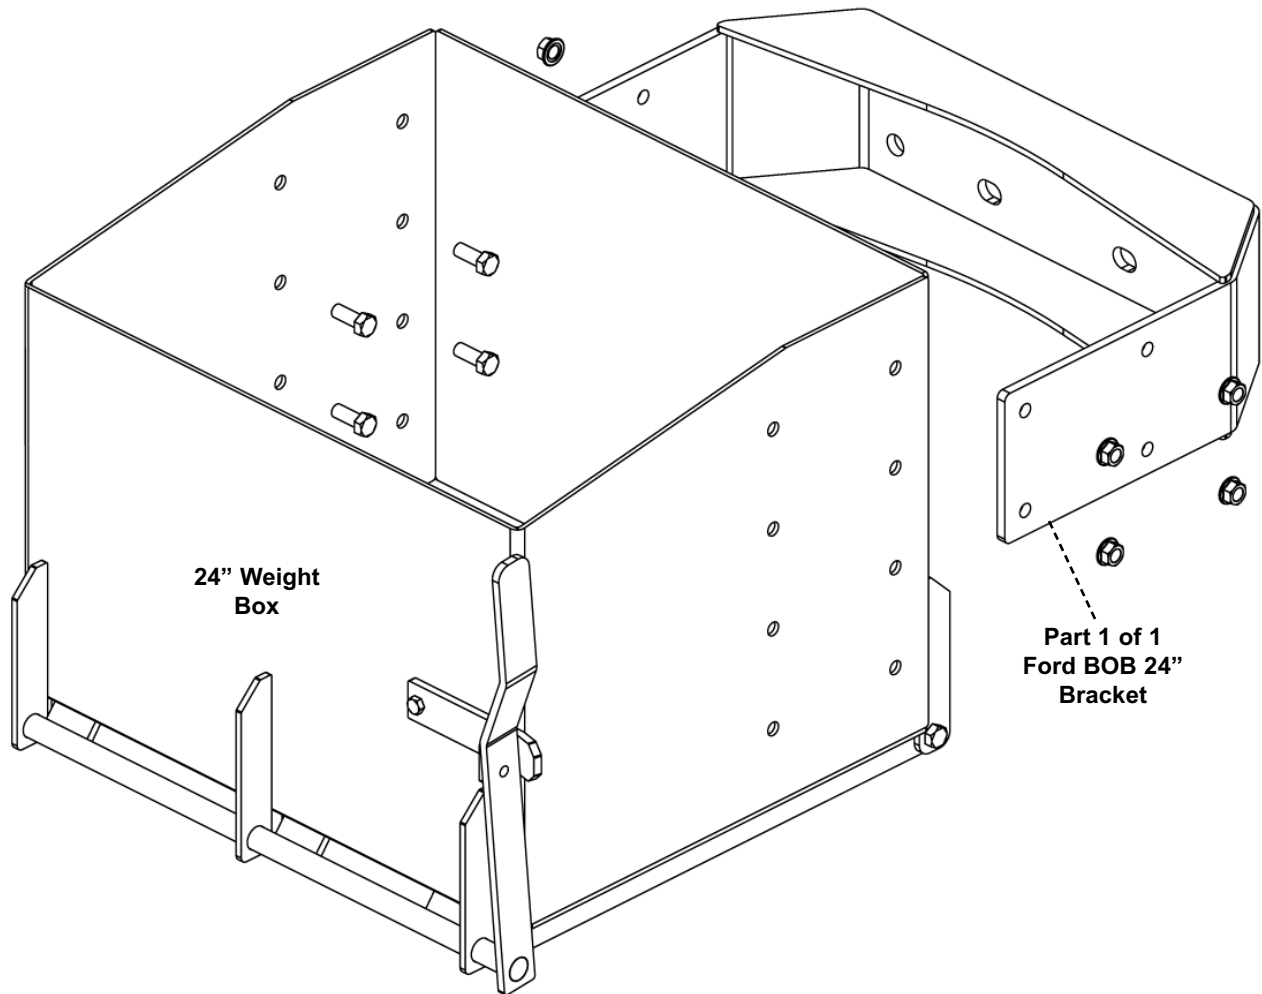

CIH - New Holland BOB 24"

10S, 30, 35, 40, 60, JX, MXU, TN, TL, TS, 2WD TM Series

Bracket Part Number: 2303

(24" Weight Box Part Number: 1830)

Also Includes
Weight Box
Mounting Bolt Bag
(PN: 40001)

Phone - 800.328.1752
Fax - 320.329.3709
Email - sales@tractorseats.com
Web Site - www.tractorseats.com
P.O. Box 409 - 308 NW 2nd Street
Renville, MN 56284

CIH - New Holland BOB 28"

10S, 30, 35, 40, 60, JX, MXU, TN, TL, TS, 2WD TM Series

Bracket Part Number: 2304

(28" Weight Box Part Number: 1831)

Also Includes
Weight Box
Mounting Bolt Bag
(PN: 40001)

Phone - 800.328.1752