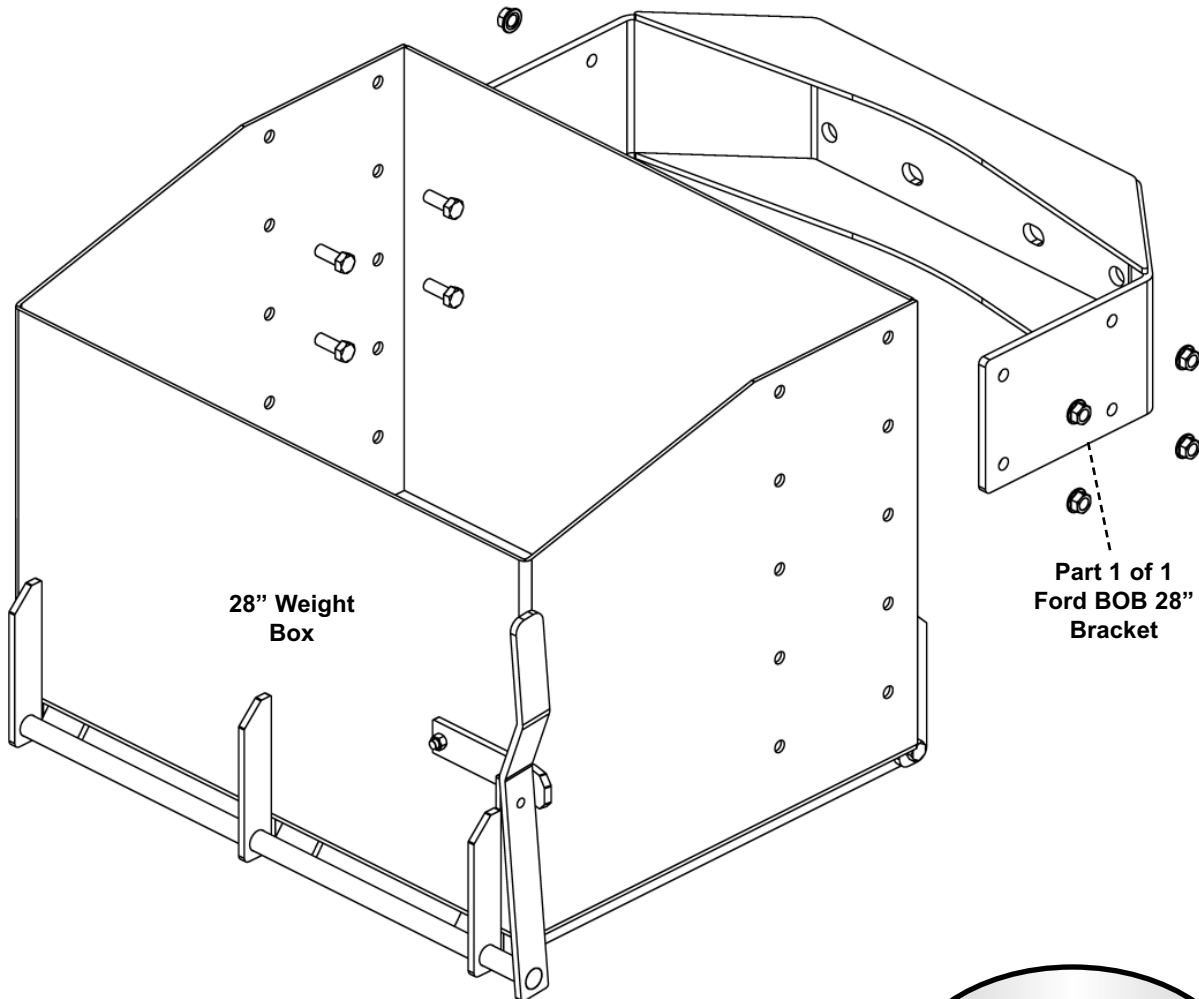

CIH - New Holland BOB 24"

10S, 30, 35, 40, 60, JX, MXU, TN, TL, TS, 2WD TM Series

Bracket Part Number: 2303

(24" Weight Box Part Number: 1830)

Also Includes
Weight Box
Mounting Bolt Bag
(PN: 40001)

Phone - 800.328.1752
Fax - 320.329.3709
Email - sales@tractorseats.com
Web Site - www.tractorseats.com
P.O. Box 409 - 308 NW 2nd Street
Renville, MN 56284

CIH - New Holland BOB 28"

10S, 30, 35, 40, 60, JX, MXU, TN, TL, TS, 2WD TM Series

Bracket Part Number: 2304

(28" Weight Box Part Number: 1831)

Also Includes
Weight Box
Mounting Bolt Bag
(PN: 40001)

Phone - 800.328.1752