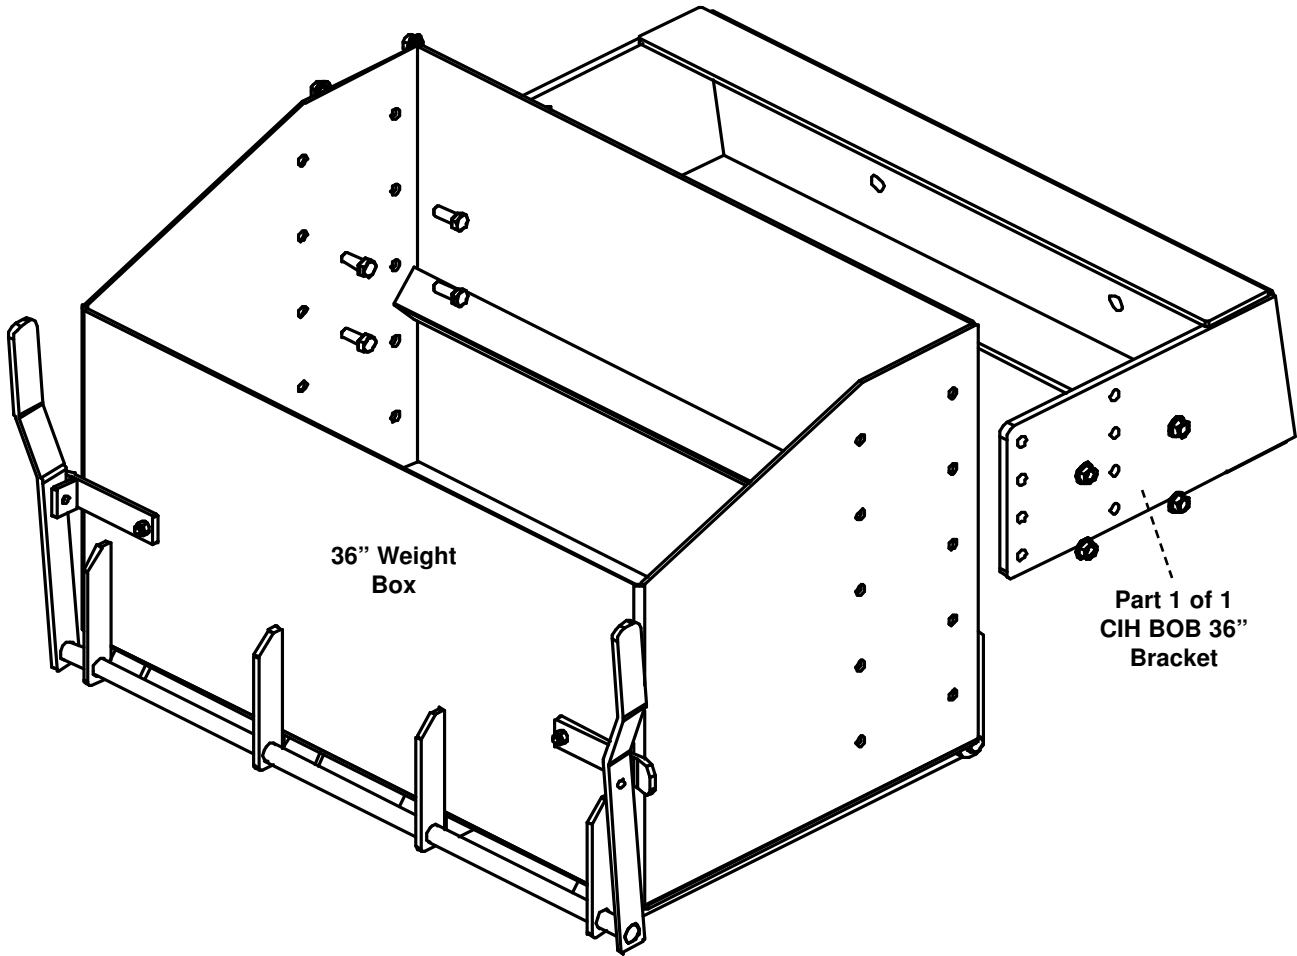

# CIH BOB 36"

CIH / Steiger 9370 & 9380

Bracket Part Number: 2285

(36" Weight Box Part Number: 1833)

Also Includes  
Weight Box  
Mounting Bolt Bag  
(PN: 40001)

Phone - 800.328.1752  
Fax - 320.329.3709  
Email - sales@tractorseats.com  
Web Site - www.tractorseats.com  
P.O. Box 409 - 308 NW 2nd Street  
Renville, MN 56284