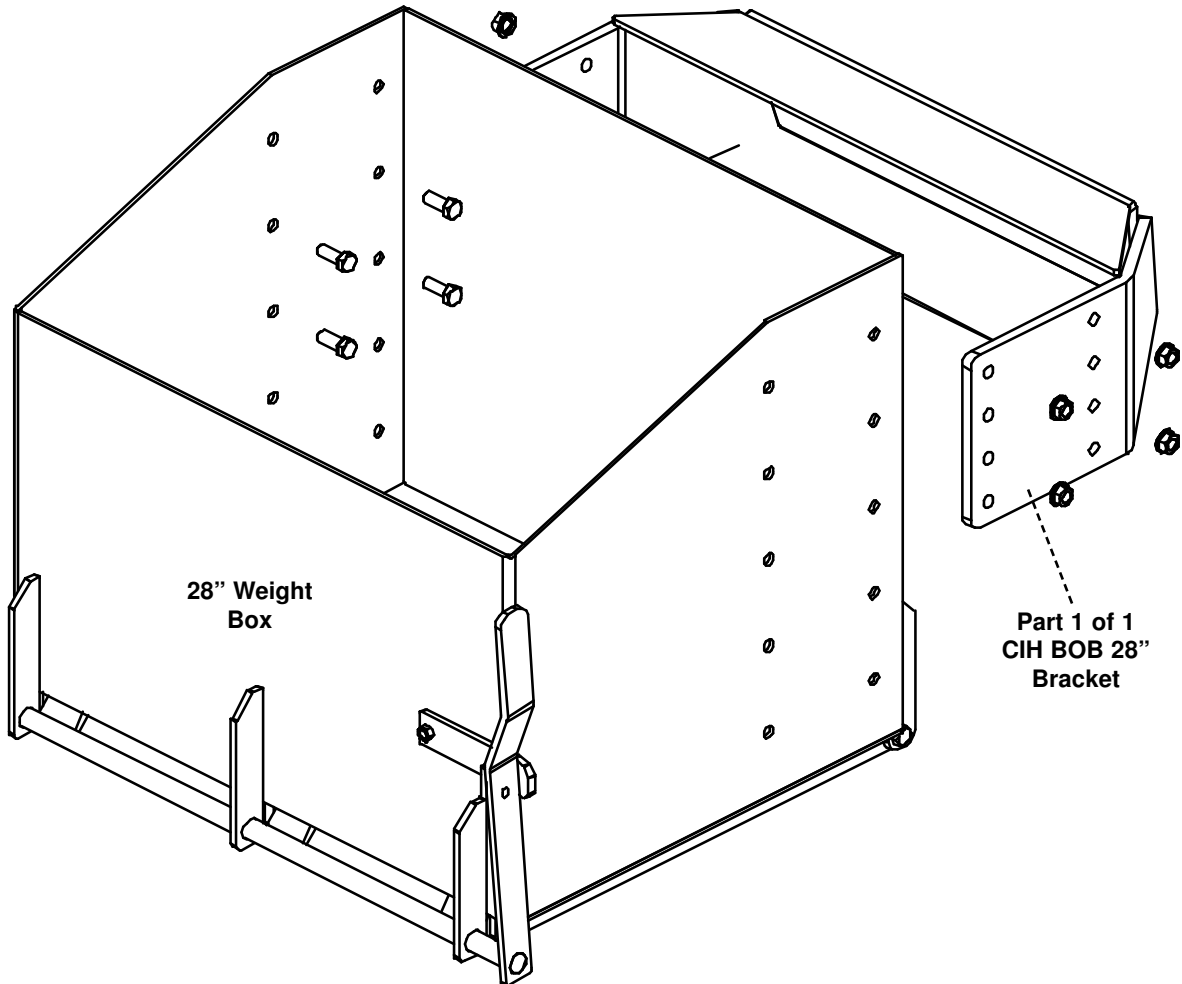

# CIH BOB 28"

CIH - Steiger 4WD 9310-9330 Series

Bracket Part Number: 2286

(28" Weight Box Part Number: 1831)

Also Includes  
Weight Box  
Mounting Bolt Bag  
(PN: 40001)

Phone - 800.328.1752

Fax - 320.329.3709