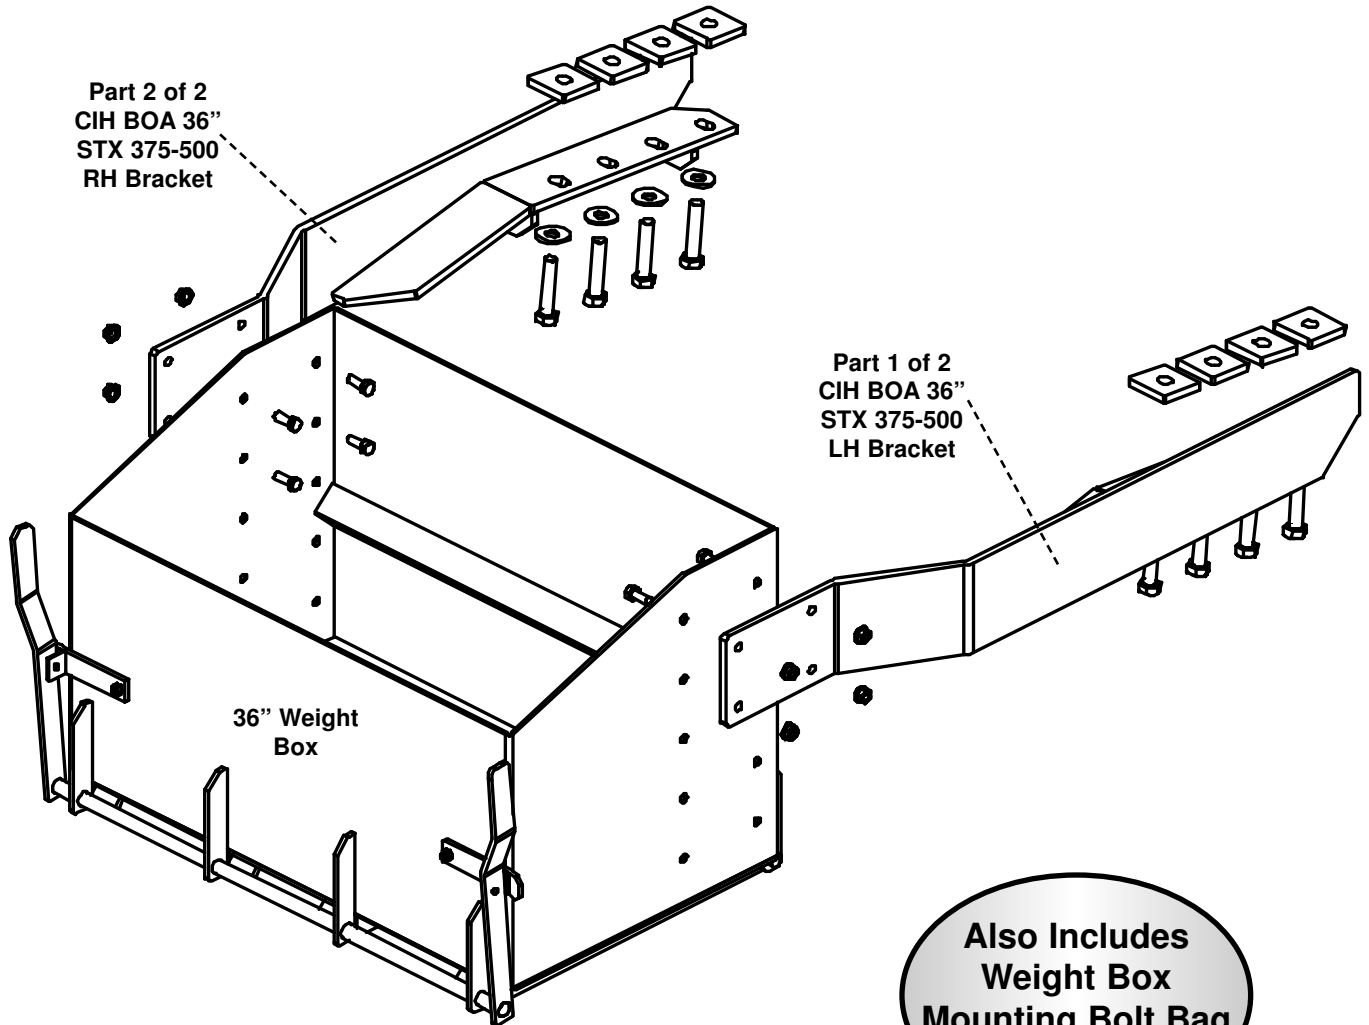

CIH BOA 36" STX New Holland TJ Series

Bracket Part Number: 2461

(36" Weight Box Part Number: 1833)

**Also Includes
Weight Box
Mounting Bolt Bag
(PN: 40001)**

Included Hardware:

- 8 - 1/2" Spacer Plates
- 8 - 20mm x 90mm Bolts (PN: 86135)
- 8 - 3/4" Flat Washers (PN: 80222)